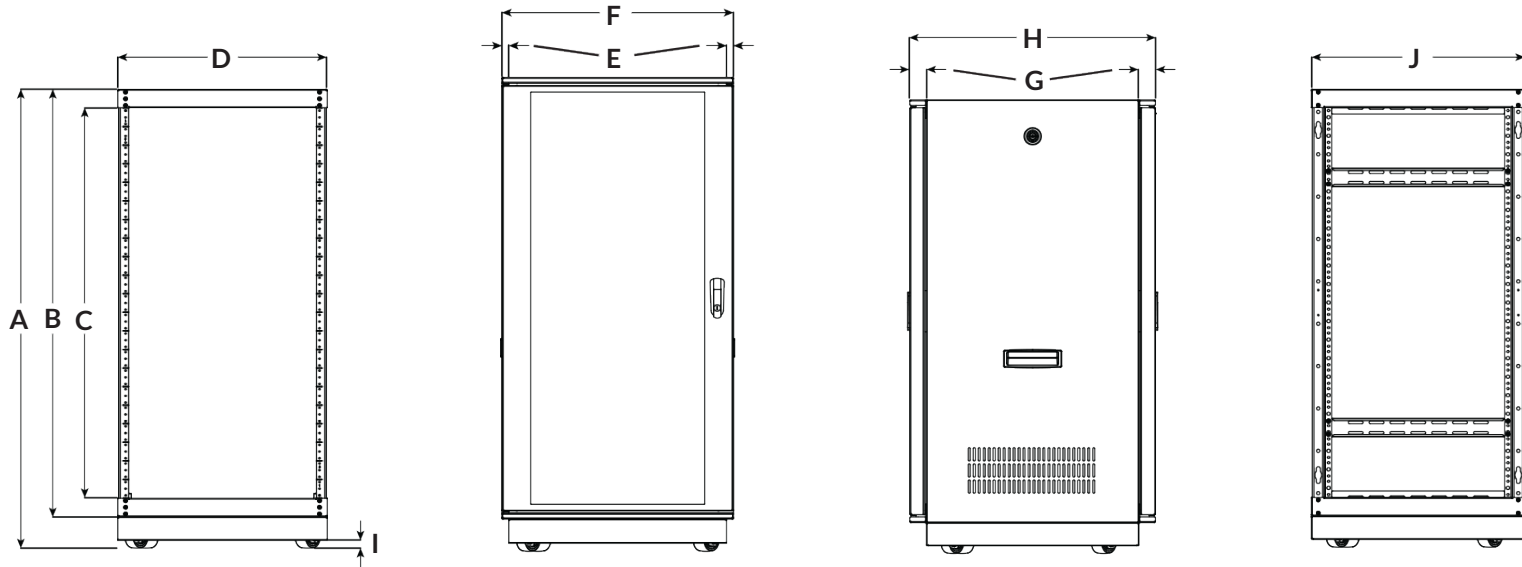

# SPECIFICATIONS

Product	A Height w/ Casters	B Height w/o Casters	C Racking Height	D Width	E Side Panel Width SR-CUST-SP-XXU- XXIN	F Width In- cluding Side Panels	G Front/Rear Door Depth SR-CUST-DOOR-XXU-GLS SR-CUST-DOOR-XXU-SLD	H Depth w/ Front & Rear Doors	I Rolling	J Usable Depth	Overall Depth	Construction	UL Certi- fied	Max Load Weight
SR-CUSTOM-21U-20IN	43.25"	40.25"	36.75"	19.77"	0.63"	21.02"	1.58"	23.31"	0.75"	20"	20.16"	Steel w/ Black Powder Coat	✓	1000 lbs
SR-CUSTOM-21U-24IN	43.25"	40.25"	36.75"	19.77"	0.63"	21.02"	1.58"	27.31"	0.75"	24"	24.16"	Steel w/ Black Powder Coat	✓	1000 lbs
SR-CUSTOM-27U-20IN	53.75"	50.75"	47.25"	19.77"	0.63"	21.02"	1.58"	23.31"	0.75"	20"	20.16"	Steel w/ Black Powder Coat	✓	1000 lbs
SR-CUSTOM-27U-24IN	53.75"	50.75"	47.25"	19.77"	0.63"	21.02"	1.58"	27.31"	0.75"	24"	24.16"	Steel w/ Black Powder Coat	✓	1000 lbs
SR-CUSTOM-32U-20IN	62.5"	59.5"	56"	19.77"	0.63"	21.02"	1.58"	23.31"	0.75"	20"	20.16"	Steel w/ Black Powder Coat	✓	1000 lbs
SR-CUSTOM-32U-24IN	62.5"	59.5"	56"	19.77"	0.63"	21.02"	1.58"	27.31"	0.75"	24"	24.16"	Steel w/ Black Powder Coat	✓	1000 lbs
SR-CUSTOM-37U-20IN	71.25"	68.25"	64.75"	19.77"	0.63"	21.02"	1.58"	23.31"	0.75"	20"	20.16"	Steel w/ Black Powder Coat	✓	1000 lbs
SR-CUSTOM-37U-24IN	71.25"	68.25"	64.75"	19.77"	0.63"	21.02"	1.58"	27.31"	0.75"	24"	24.16"	Steel w/ Black Powder Coat	✓	1000 lbs
SR-CUSTOM-42U-20IN	79.9"	76.9"	73.5"	19.77"	0.63"	21.02"	1.58"	23.31"	0.75"	20"	20.16"	Steel w/ Black Powder Coat	✓	1000 lbs
SR-CUSTOM-42U-24IN	79.9"	76.9"	73.5"	19.77"	0.63"	21.02"	1.58"	27.31"	0.75"	24"	24.16"	Steel w/ Black Powder Coat	✓	1000 lbs