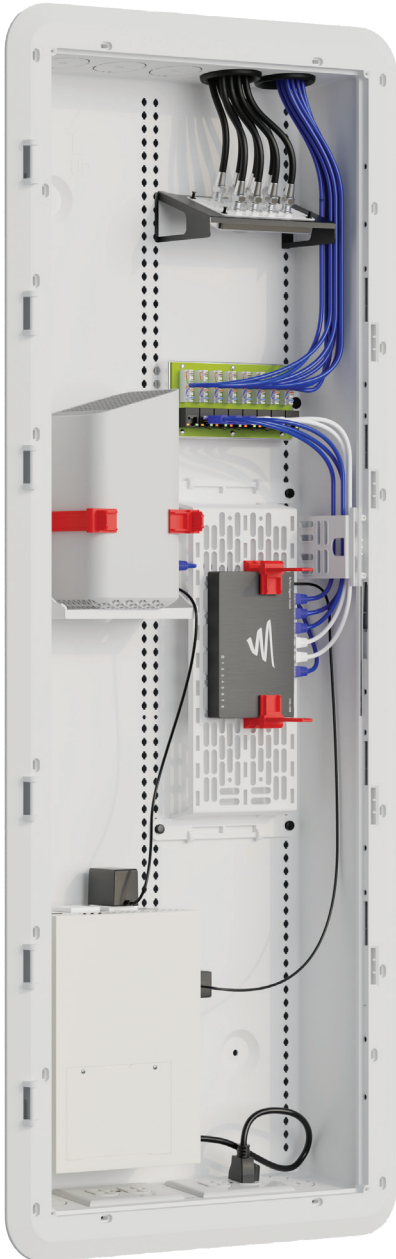

ON-Q Enclosure Essentials

Upgrade ON-Q Enclosures with Cable Management and Mounting Accessories for Any 3rd Party Devices.

Forward Ratchet Clips (20 Pack)
AC1051-RC-20

Forward Keyhole Post Clips (4 Pack)
AC1051-KH-4

Cable Channel Clips
AC1052-CC-2

1.5" Elevated Mounting
Bracket **AC1050**

Fiber Management Spool (Pair)
AC1041

Universal Mounting Plate
AC1040F

Shelf Bracket
AC1060

Enclosure Power Strip Module,
Half Width
AC1031

8-Port Cat 6
Networking Interface Module
AC1068

ON-Q Enclosure Essentials

Upgrade ON-Q Enclosures with Cable Management and Mounting Accessories for Any 3rd Party Devices.

ENCLOSURE ACCESSORIES

SKU	DESCRIPTION	QTY:	✓
AC1051-RC-20	Forward Ratchet Clips (20 Pack)		
AC1051-KH-20	Forward Keyhole Post Clips (20 Pack)		
AC1052-CC-2	Cable Channel Clips		
AC1060	Shelf Mounting Bracket		
AC1050	1.5" Elevated Mounting Bracket		
AC1041	Fiber Management Spool (Pair)		
AC1040F	Universal Mounting Plate NEW		
AC1068	8-Port Cat 6 Network Interface Module		
AC1031	Enclosure Power Strip Module, Half Width		