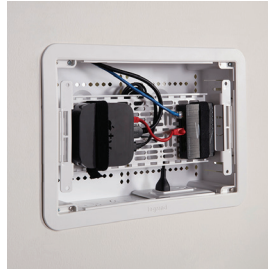

No more arguing over the best spot on the couch when the TV can be adjusted to the perfect viewing angle for everyone.

- Fixed, Tilt, Full Motion
- Low-Profile Solutions
- **NEW** 4D Tilt

IN-WALL DEVICE STORAGE & CABLE MANAGEMENT

CHIEF

The projector mount you can set and forget.

- Wall, Ceiling, or Tabletop
- Industry Leading RPA Projector Mount

POWER & THERMAL MANAGEMENT

MIDDLE ATLANTIC

Ensure system uptime while maximizing your equipment productivity