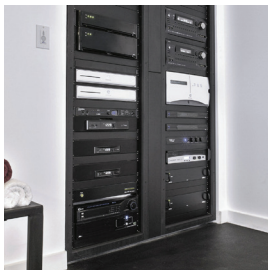

- Epic Mesh
- Multiport Switches
- Wireless Access Points
- Reliability Guaranteed

AV RACKS

MIDDLE ATLANTIC SANUS

Keep your electronic devices organized and secure with the right AV Rack.

- Pre-configured
- Forward Compatible Solutions
- Aesthetically Designed
- Customizable
- Wall Mounted and Freestanding