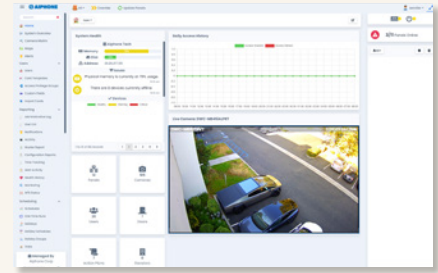

- Indoor use
- Dual cone
- Ceiling flush mount
- Easy installation in a drop tile ceiling using the SSB-3 support bracket

IX-MB

SBX-IXDV30

SBX-2G/A

SBX-IDVF

SBX-IDVFRA

SBX-IXGDM7

ACCESS CONTROL SOFTWARE

AC Nio™ Easily manage access to your school with our enterprise-level features, helping you enhance security, streamline visitor management, and improve operational efficiency.

AC Nio Admin Administrative Mobile App

- Add, edit, and monitor all sites, locations, and users
- Issue credentials, revoke access, view recent alerts, and get notifications
- See real-time status of doors, floors, inputs, and outputs

AC Key Digital Key Mobile App