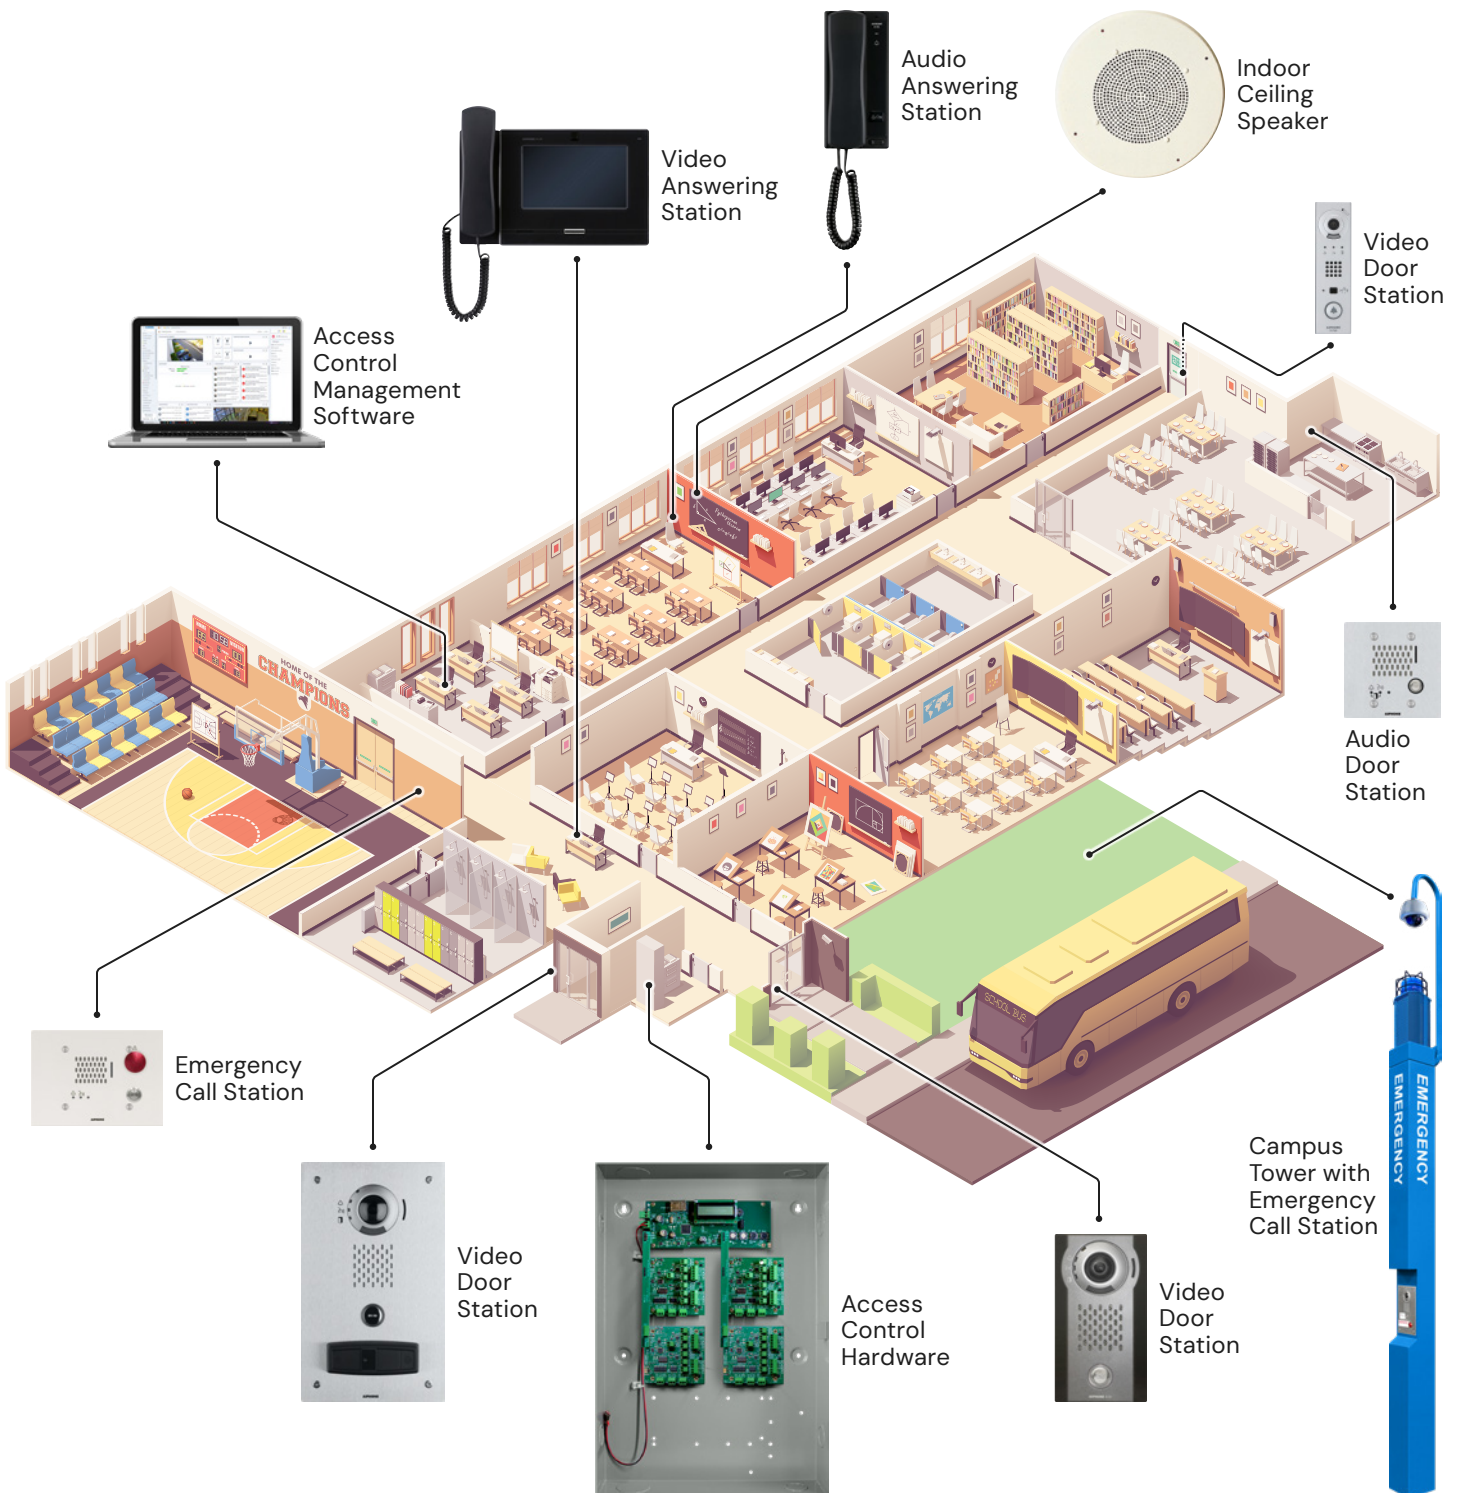

3M DOORS

are protected by
Aiphone intercoms.

150 PRODUCTS

are available to meet
your unique security
requirements.

IX | IXG Series + AC Series

COMMUNICATION AND ACCESS CONTROL

FOSTER A WELL- CONNECTED CAMPUS

CREATING SAFER SCHOOLS WITH SMART SECURITY

Perimeter Control, Campus-Wide Communication, and Emergency Preparedness

Secure and connected schools start with clear communication and access control. Aiphone's solutions help staff manage entry points and respond instantly, keeping everyone safe and prepared for any situation.