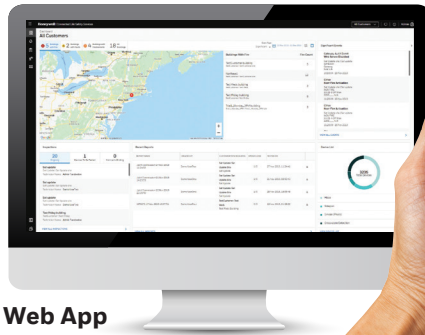

ONE SECURE PLATFORM TO DRIVE YOUR BUSINESS

Connected Life Safety Services (CLSS)

TWO INTERFACES FOR REMOTE ACCESS

CLSS Web App

CLSS Mobile App

TOOLS TO HELP YOU MANAGE YOUR BUSINESS

CLSS Site Manager

Real-time access to site data from browser or CLSS Mobile App

- A “bird’s eye” view of all of dealers’ accounts
- Real-time data on event generation
- Manage device inventory
- Diagnose before dispatch
- Reduce unnecessary trips
- Improve first time fix rate

CLSS Facility Manager

End User “view only” access from the browser or CLSS Mobile App

- View asset information and system status across multiple sites
- Receive alerts when events are generated
- Connect with customers
- Maximize retention