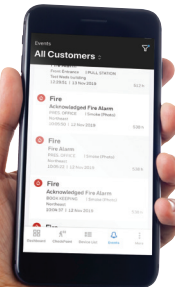

ONE SECURE PLATFORM TO DRIVE YOUR BUSINESS

Connected Life Safety Services (CLSS)

TWO INTERFACES FOR REMOTE ACCESS

CLSS Web App

CLSS Mobile App

TOOLS TO HELP YOU MANAGE YOUR BUSINESS

CLSS Site Manager

Real-time access to site data from browser or CLSS Mobile App

- A “bird’s eye” view of all of dealers’ accounts
- Real-time data on event generation
- Manage device inventory
- Diagnose before dispatch
- Reduce unnecessary trips
- Improve first time fix rate

CLSS Facility Manager

End User “view only” access from the browser or CLSS Mobile App

- View asset information and system status across multiple sites
- Receive alerts when events are generated
- Connect with customers
- Maximize retention