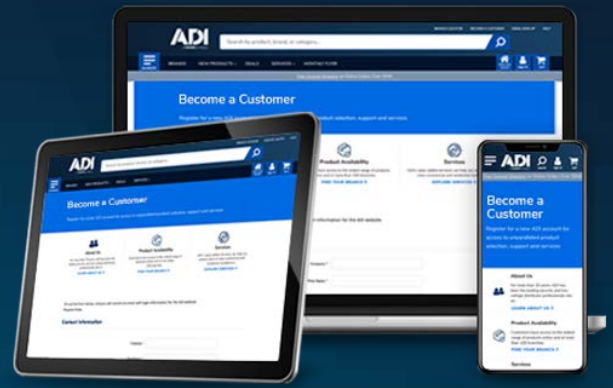

Manage Your Entire Business Online

With your online ADI account, you can conveniently streamline your projects

When you sign up to create an online account, you get access to everything you need from the Digital Branch to successfully streamline and manage your business.

The Digital Branch enables installers and dealers to use self-service features any time of the day that work for their timelines. You can also request a quote for competitive pricing and receive free ground shipping on all online orders over \$500.

It's easier and faster to browse, compare, shop and save using your online account. With ADI's digital tools and resources, you can grow your business while delivering excellent service to your customers.