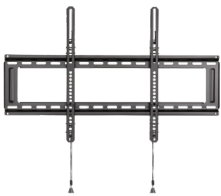

PRO SIGNAGE DISPLAYS

4K Ultra HD

16/7 Operation
Eye-Catching Picture Quality
Durable, Slim Design

43" 55" 65" 75"

3840x2160 Resolution
350-400 Nits Brightness

Full HD

16/7 Operation
Eye-Catching Picture Quality
Durable, Slim Design

32"

1920x1080 Resolution
250 Nits Brightness

MOUNTS

Fixed Mounts

Low Profile Design
Post Install Leveling*
Locks for Security*

Small M-XL*

Tilt Mounts

Tilts up to 12°
Post Install Leveling
Locks for Security

Medium L-XL

Full Motion Mounts

Tilts, Pans and Swivels up to 10°
Post Install Leveling

Small M-L

Specialty Mounts

Additional Mounting Solutions

Ceiling Projector Sound Bar

RACKS & ACCESSORIES

6 Unit 12 Unit

Rack Accessories

Heavy-Gauge Steel
Designed for Standard 19" Racks
Keeps Equipment and Cables Organized

Shelves Blanks Bars

HDMI DISTRIBUTION

HDMI Extenders

Ultra 4K or 1080P
Extend uncompressed HDMI audio/video signals for clear and vivid content