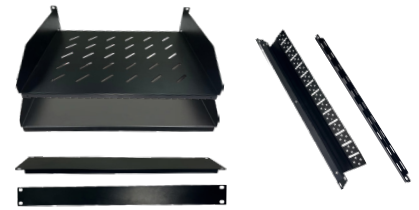

32"

1920x1080 Resolution
250 Nits Brightness

MOUNTS

Fixed Mounts

Low Profile Design
Post Install Leveling*
Locks for Security*

Small M-XL*

Tilt Mounts

Tilts up to 12°
Post Install Leveling
Locks for Security

Medium L-XL

Full Motion Mounts

Tilts, Pans and Swivels up to 10°
Post Install Leveling

Small M-L

Specialty Mounts

Additional Mounting Solutions

Ceiling Projector Sound Bar

RACKS & ACCESSORIES

Floor Racks

Heavy-Gauge Steel
Locking, Reversible Glass Doors
Shelves, Blanks and 2 Cooling Fans Included
Fully Assembled

18 Unit 27 Unit 42 Unit

Wall Racks

Heavy-Gauge Steel
Locking, Reversible Glass Doors
Fully Assembled

6 Unit 12 Unit

Rack Accessories

Heavy-Gauge Steel
Designed for Standard 19" Racks
Keeps Equipment and Cables Organized

Shelves Blanks Bars

HDMI DISTRIBUTION

HDMI Extenders

Ultra 4K or 1080P
Extend uncompressed HDMI audio/video signals for clear and vivid content