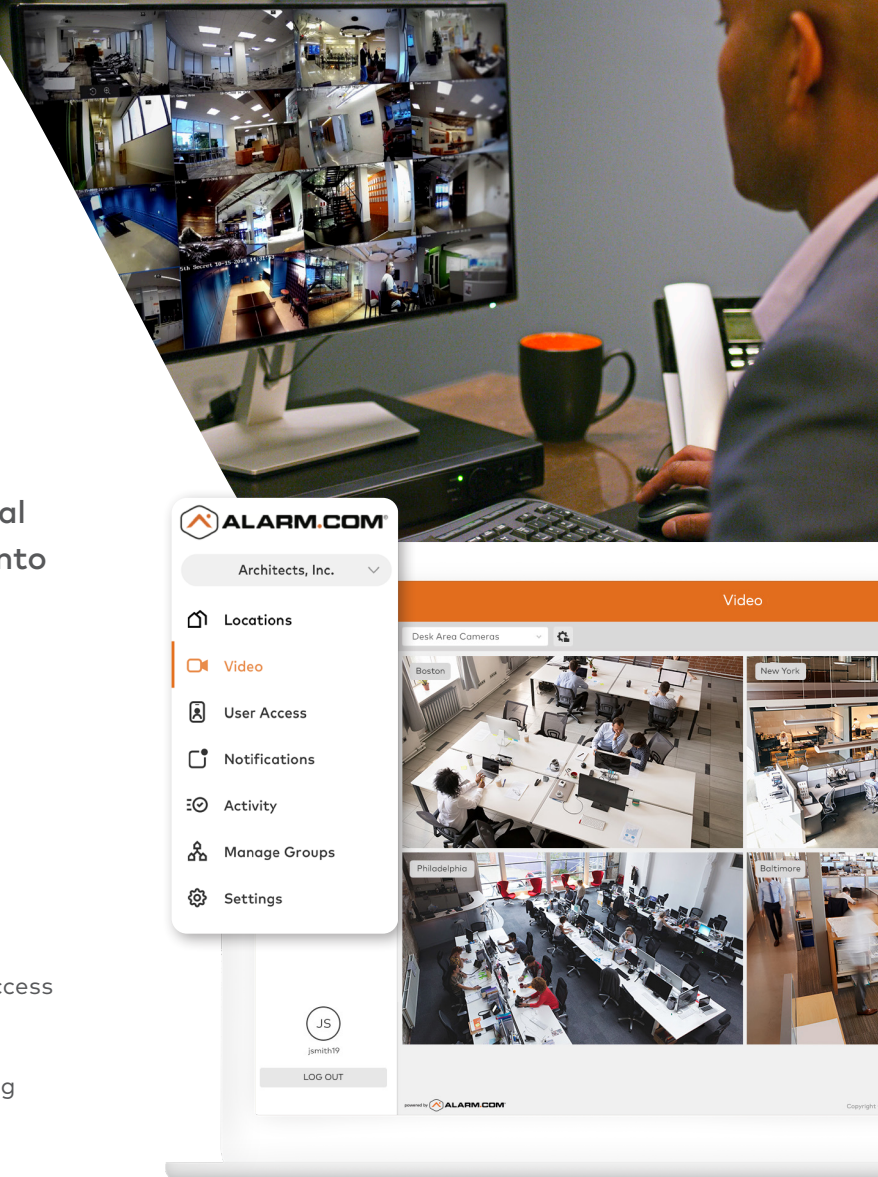

Achieve Smarter Video Surveillance

Improve remote awareness and operational efficiency, with data-driven video insight into how people move through your space.

EASY OVERSIGHT OF ALL YOUR LOCATIONS

Intelligent analytics and customizable **reporting** produce valuable insights into business operations.

Intuitive Enterprise Dashboard organizes **multiple locations**, visualize data and more.

A single intuitive app and **flexible storage** allows access to live or recorded video anywhere, any time.

Advanced features like 24/7 video health monitoring ensures cameras are always up and running.