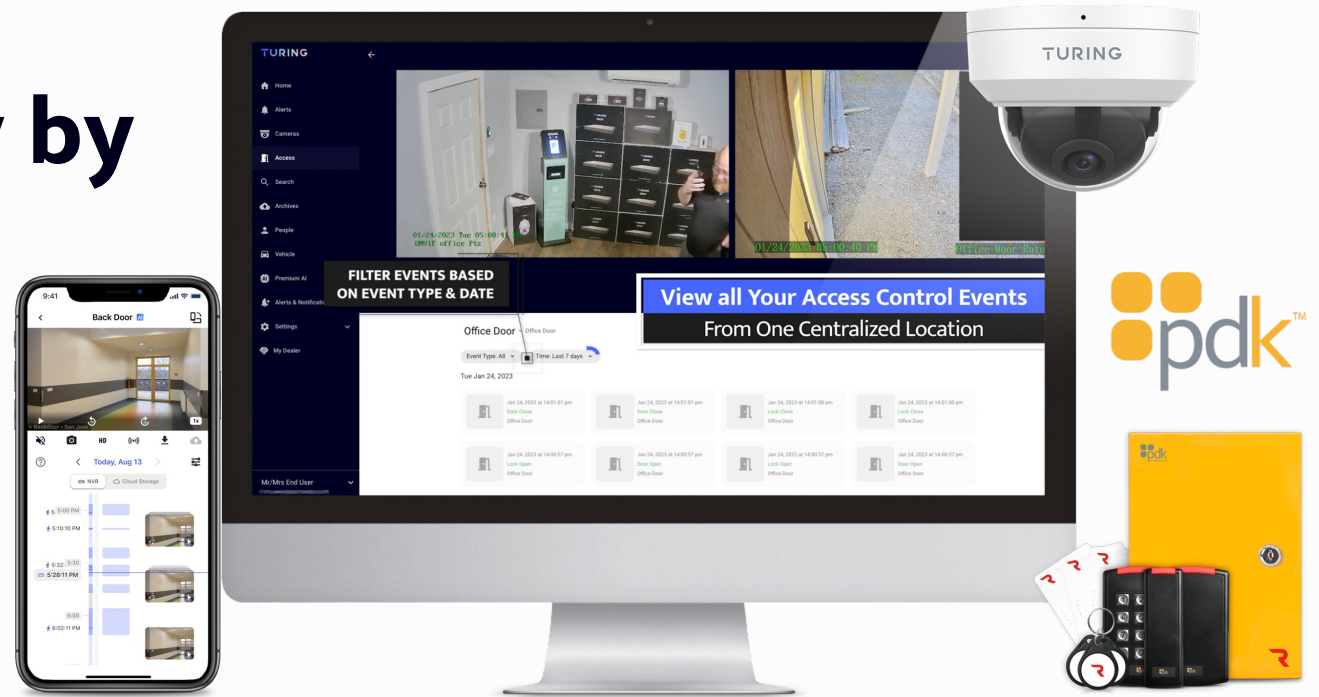

Turing Vision Powerful Video Security by Award-winning AI

Fast & Easy Security
Workflow with
AI

Simple & Convenient
Operations with
Cloud

Say Goodbye to Lost
Video with Hybrid
Storage

Incredible Value
with Peace of
Mind