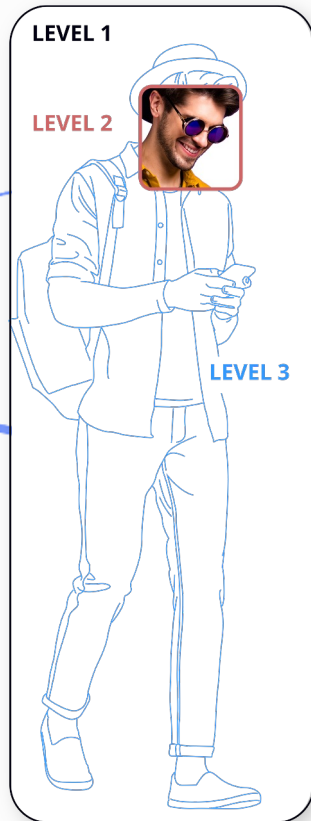

# Transform Your Safety and Security with Next Level AI

LEVEL 3 ATTRIBUTE DETECTION*	
SHIRT: Long Sleeve COLOR: Orange PANTS: Long COLOR: Blue HAT: Yes BAG: Yes	MAKE: Tesla BODY: Sedan COLOR: White

LEVEL 2 IDENTITY DETECTION*	
FACIAL RECOGNITION	LICENSE PLATE #