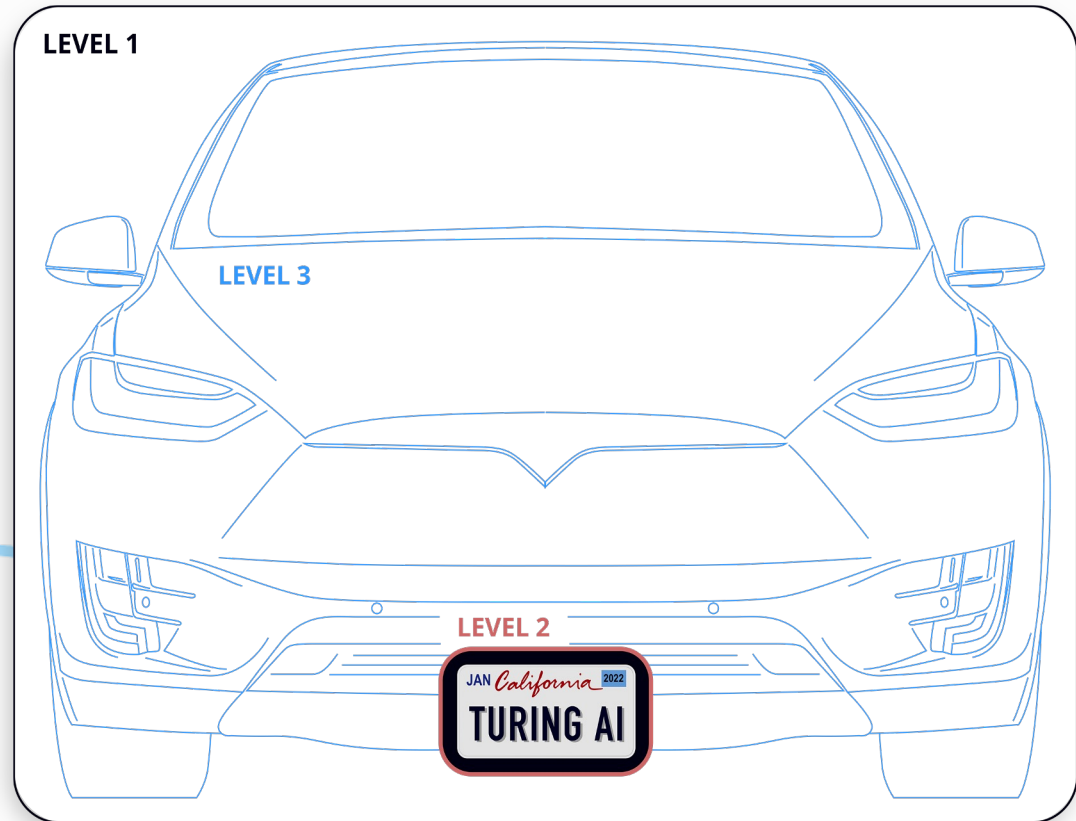

# Transform Your Safety and Security with Next Level AI

LEVEL 3 ATTRIBUTE DETECTION*	
SHIRT: Long Sleeve COLOR: Orange PANTS: Long COLOR: Blue HAT: Yes BAG: Yes	MAKE: Tesla BODY: Sedan COLOR: White

LEVEL 2 IDENTITY DETECTION*	
FACIAL RECOGNITION	LICENSE PLATE #

LEVEL 1 OBJECT DETECTION*	
PERSON	VEHICLE

\*Activation depends on state regulations and the compliance with Biometric Information Protection Act (BIPA).