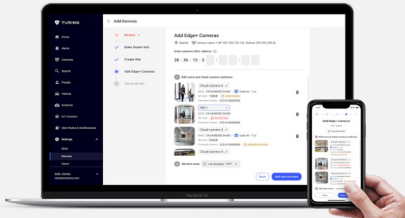

Turing *Edge+* Cloud Cameras No NVR. No License Required

1. Scan

2. Auto-Search

3. Batch Add

3-Clicks, Fastest Installation on the Market

Genetec  **milestone**

ONVIF Ready, Supports 3rd-Party VMS

Fast Video Search

Accurate Alerts

Instantly Share/Archive/
Download

Hybrid Storage

Smart AI, Include 1-Year CORE AI

3 Clicks
Direct to Cloud