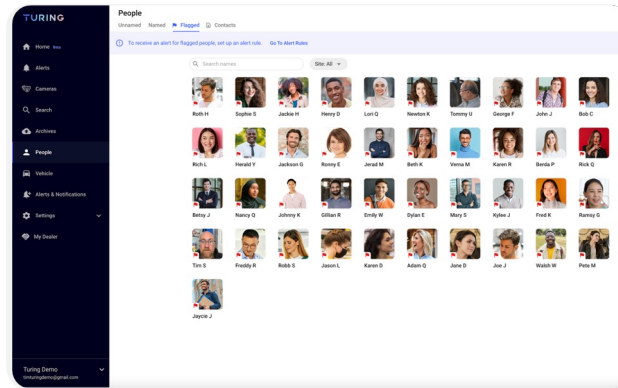

Accurate Smart Alerts & Notifications