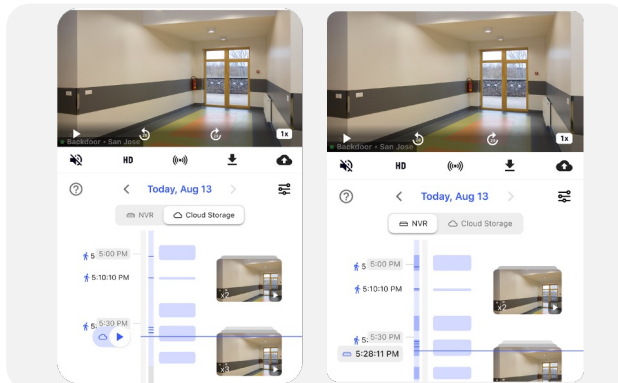

Hybrid Storage

Up to **10 Years**
Extended
Warranty