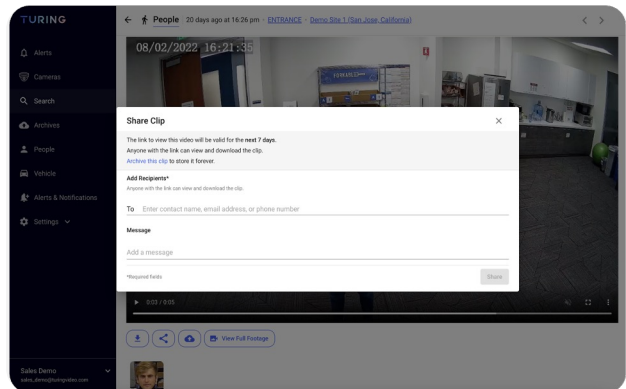

Instant Share / Archive / Download