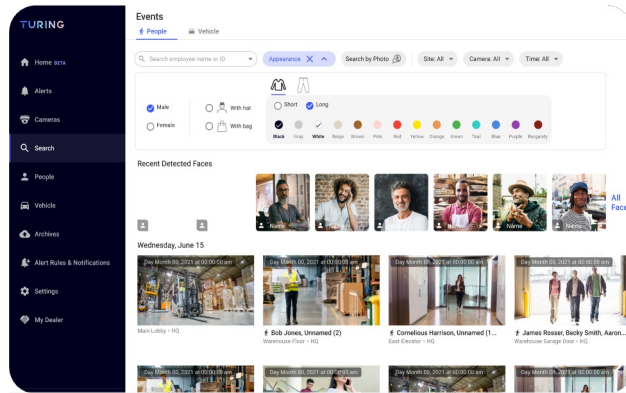

Peace of Mind with Turing Vision CORE AI License

Fast Smart Search