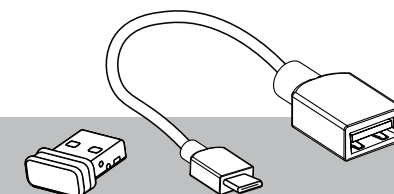

**Wireless installation dongle EU | Wireless
installation dongle NA**

NCA-WLAN-EU | NCA-WLAN-NA

en Quick installation guide

Bosch Security Systems B.V.

Torenallee 49
5617 BA Eindhoven
Netherlands

www.boschsecurity.com

© Bosch Security Systems B.V., 2022