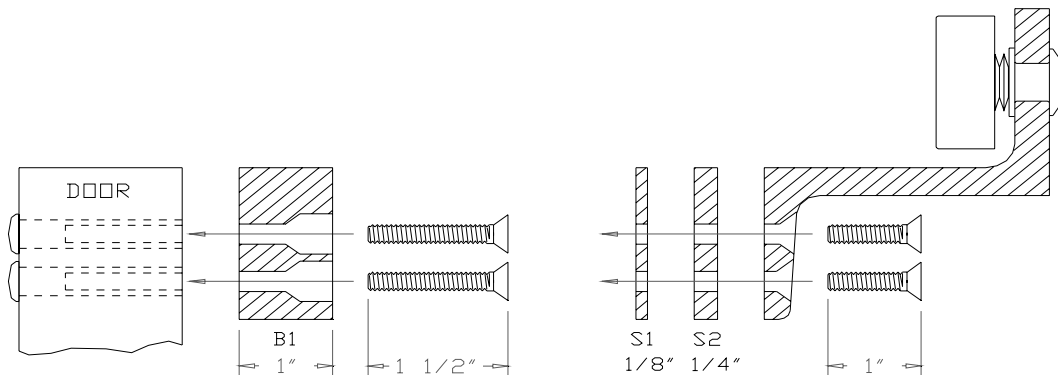

MAGNETIC LOCKS

1190 SERIES

<u>PART #</u>	<u>DESCRIPTION</u>
"Z" BRACKET ACCESSORIES	

Z-BRACKET SPACERS & BLOCKS

1176-06S1	1/8" SPACER FOR 1106
1176-00S1	1/8" SPACER FOR 1000
1176-10S1	1/8" SPACER FOR 1110/1150 (1120/1152, 2 REQUIRED)
1176-15S1	1/8" SPACER FOR 1115/1155 (2 REQUIRED)
1176-06S2	1/4" SPACER FOR 1106
1176-00S2	1/4" SPACER FOR 1000
1176-10S2	1/4" SPACER FOR 1110/1150 (1120/1152, 2 REQUIRED)
1176-15S2	1/4" SPACER FOR 1115/1155 (2 REQUIRED)
1176-06B1	1" BLOCK FOR 1106
1176-00B1	1" BLOCK FOR 1000
1176-10B1	1" BLOCK FOR 1110/1150 (1120/1152, 2 REQUIRED)
1176-15B1	1" BLOCK FOR 1115/1155 (2 REQUIRED)

SPECIAL FINISH Z-BRACKETS, SPACERS & BLOCKS