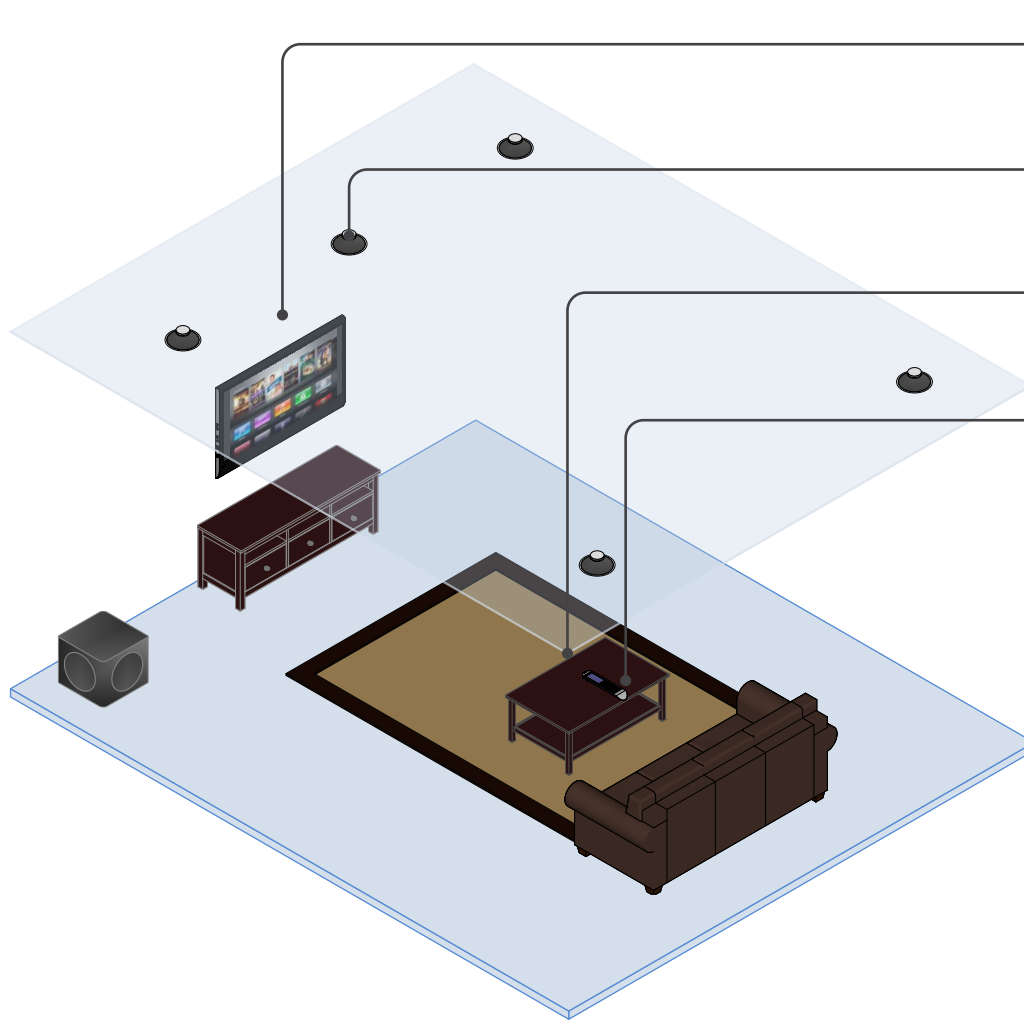

Description

This premium living room system delivers big picture and big sound to bring movies, TV shows and games to life. A large LCD display on an adjustable articulating mount provides the optimum viewing angle, while in-ceiling speakers and a powerful subwoofer deliver impressive sound from your favorite sources.

Bigger Is Better

With a large LCD display, high definition movies, TV shows and games have never looked better.

Hear the Difference

Aimable in-ceiling speakers improve performance by directing sound at the listener. Paired with a powerful subwoofer, the system delivers unsurpassed detail and impact.

Simple Control

Walk into the room and press a single button on the touchscreen remote to start the show.

Cut the Clutter

In-ceiling speakers blend into the décor without compromising performance, while a wireless kit allows placement of the subwoofer almost anywhere in the room.

Features

- Large LCD Display with adjustable articulating mount
- High quality in-wall speakers and two dual 8" subwoofers
- HDMI Inputs for Satellite, BluRay, DVD, Streaming Player, and Game System
- Products mounted inside racks and safely tucked away inside cabinet
- One-button operation using Pro Control touchscreen remote