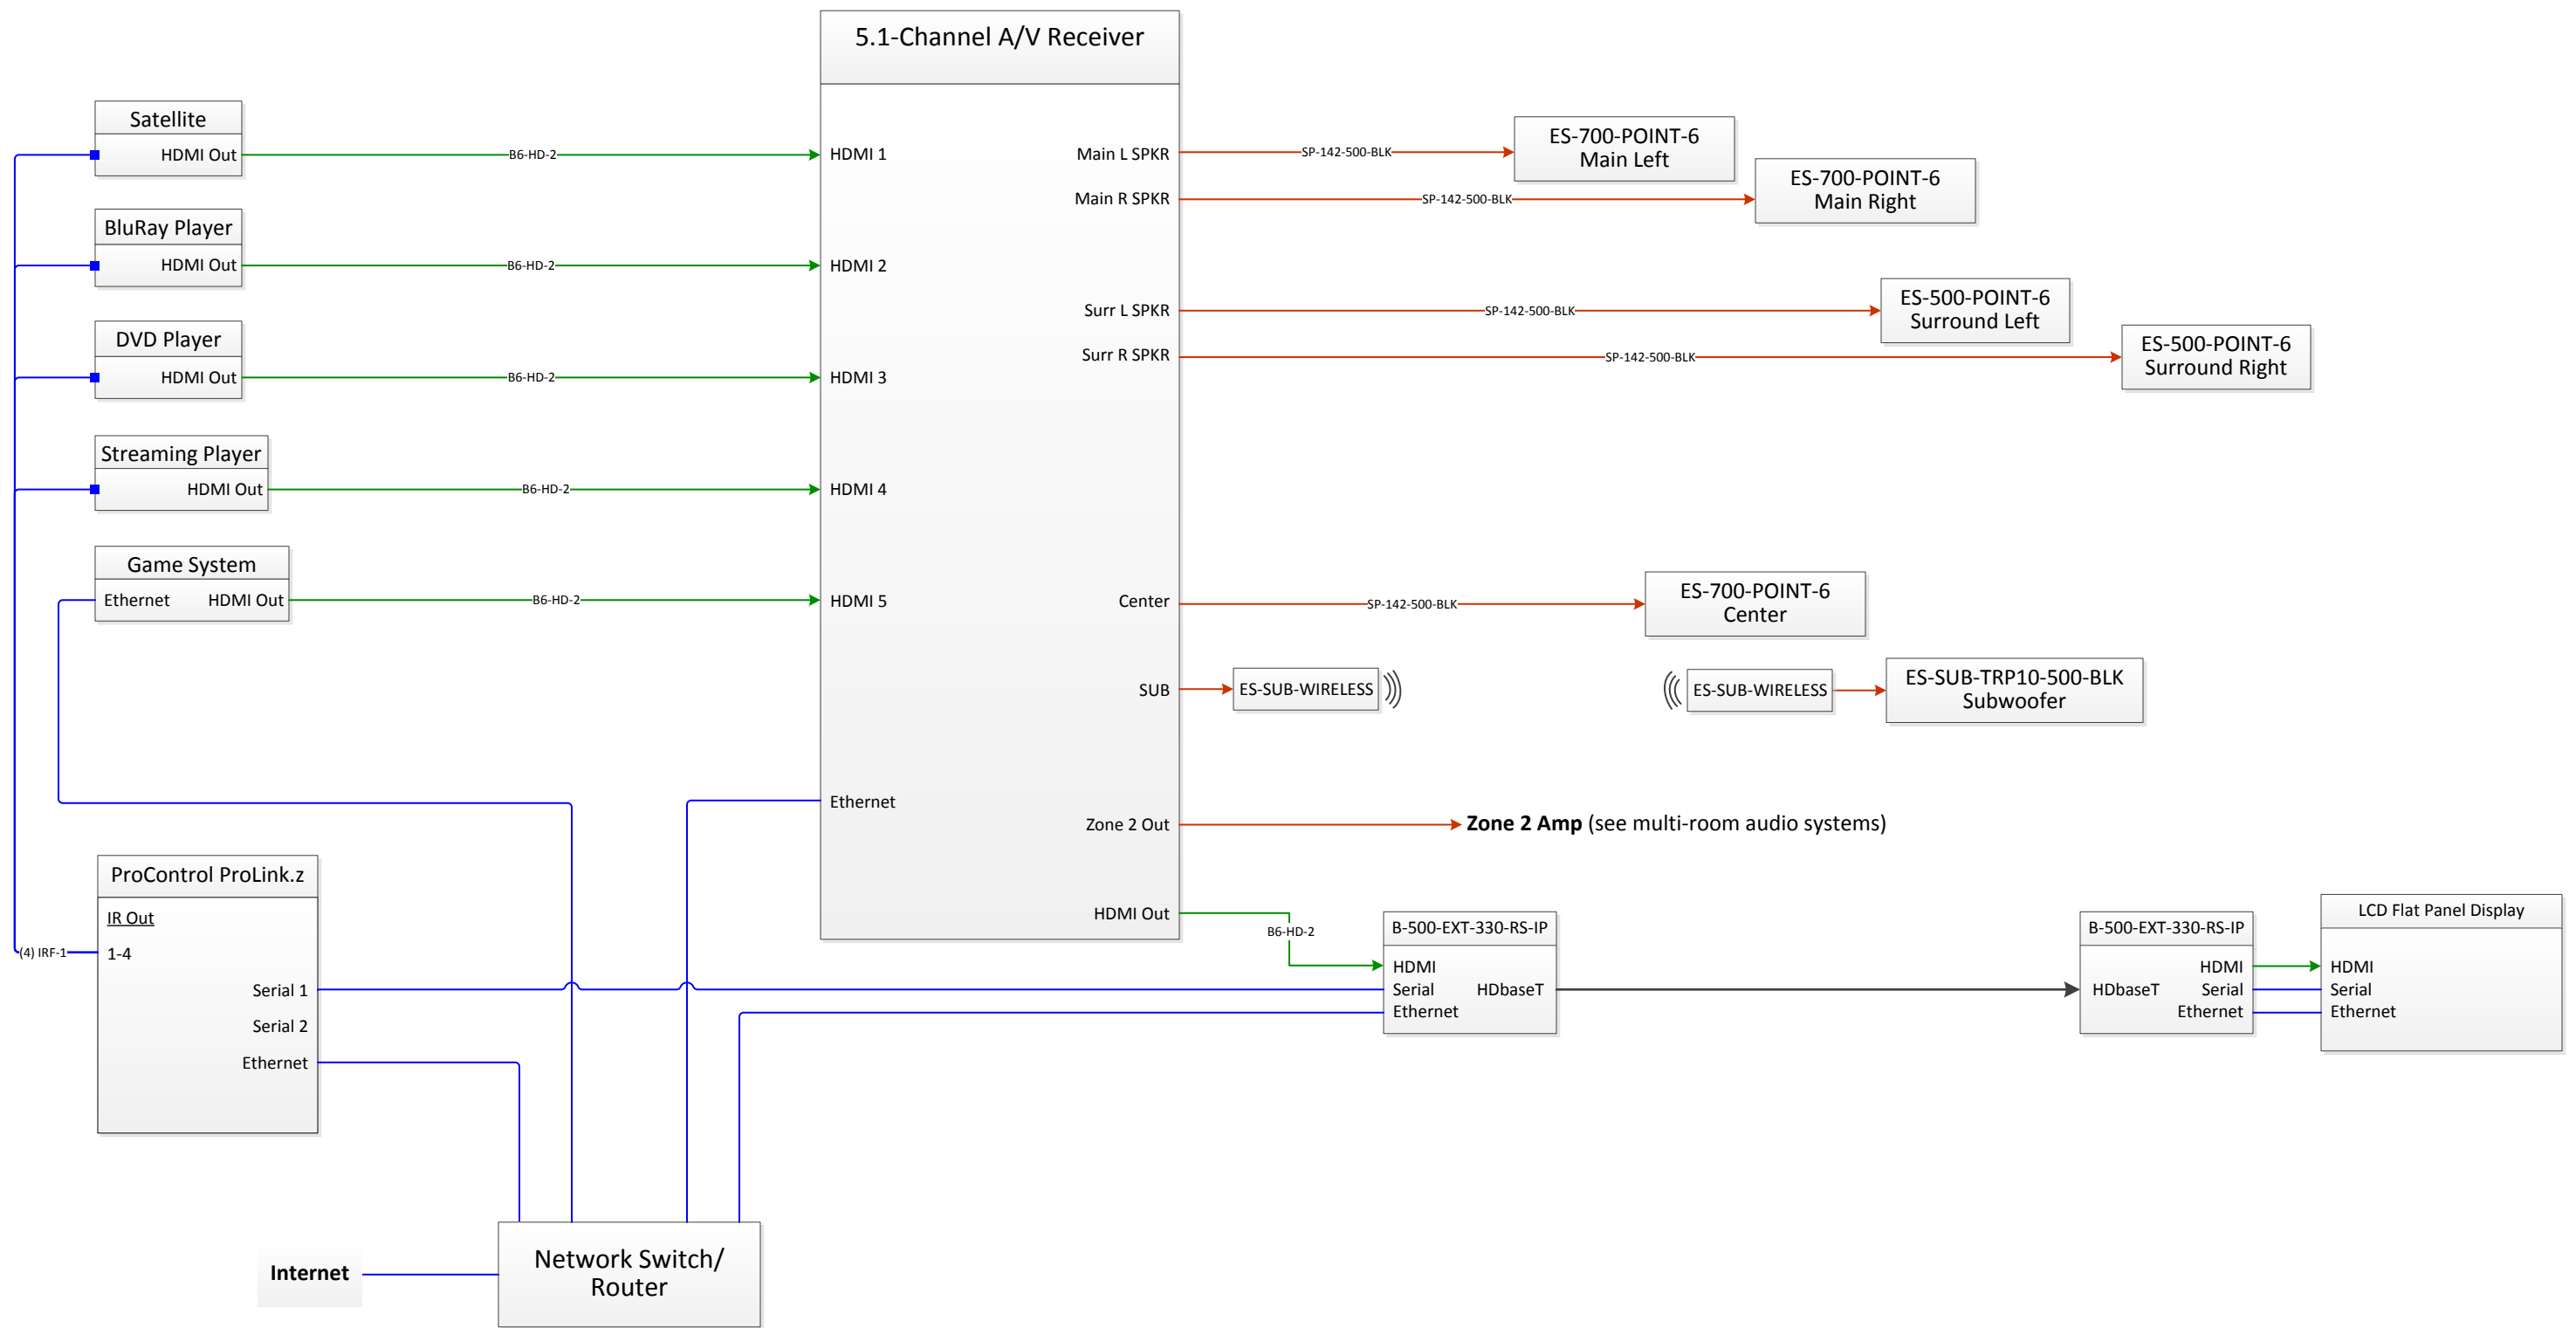

Simple Control

Walk into the room and press a single button on the touchscreen remote to start the show.

Cut the Clutter

In-ceiling speakers blend into the décor without compromising performance, while a wireless kit allows placement of the subwoofer almost anywhere in the room.

Features

- Large LCD Display with adjustable articulating mount
- High quality in-wall speakers and two dual 8" subwoofers
- HDMI Inputs for Satellite, BluRay, DVD, Streaming Player, and Game System
- Products mounted inside racks and safely tucked away inside cabinet
- One-button operation using Pro Control touchscreen remote

Legend

- Audio →
- Video →
- Control →
- Power →