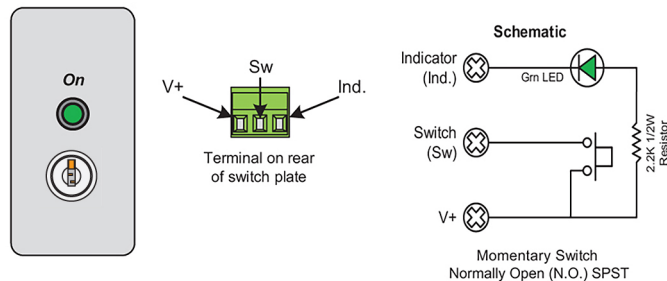

TYPICAL WIRING

Maximum wire distances:
24-gauge: 20,000 ft. (approx. 3.5 miles)
22-gauge: 31,200 ft. (approx. 5.5 miles)
18-gauge: 76,800 ft. (approx. 13.5 miles)