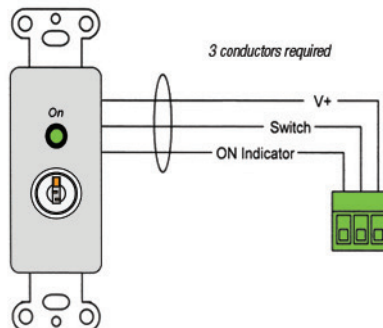

TYPICAL WIRING

Maximum wire distances:
24-gauge: 20,000 ft. (approx. 3.5 miles)
22-gauge: 31,200 ft. (approx. 5.5 miles)
18-gauge: 76,800 ft. (approx. 13.5 miles)