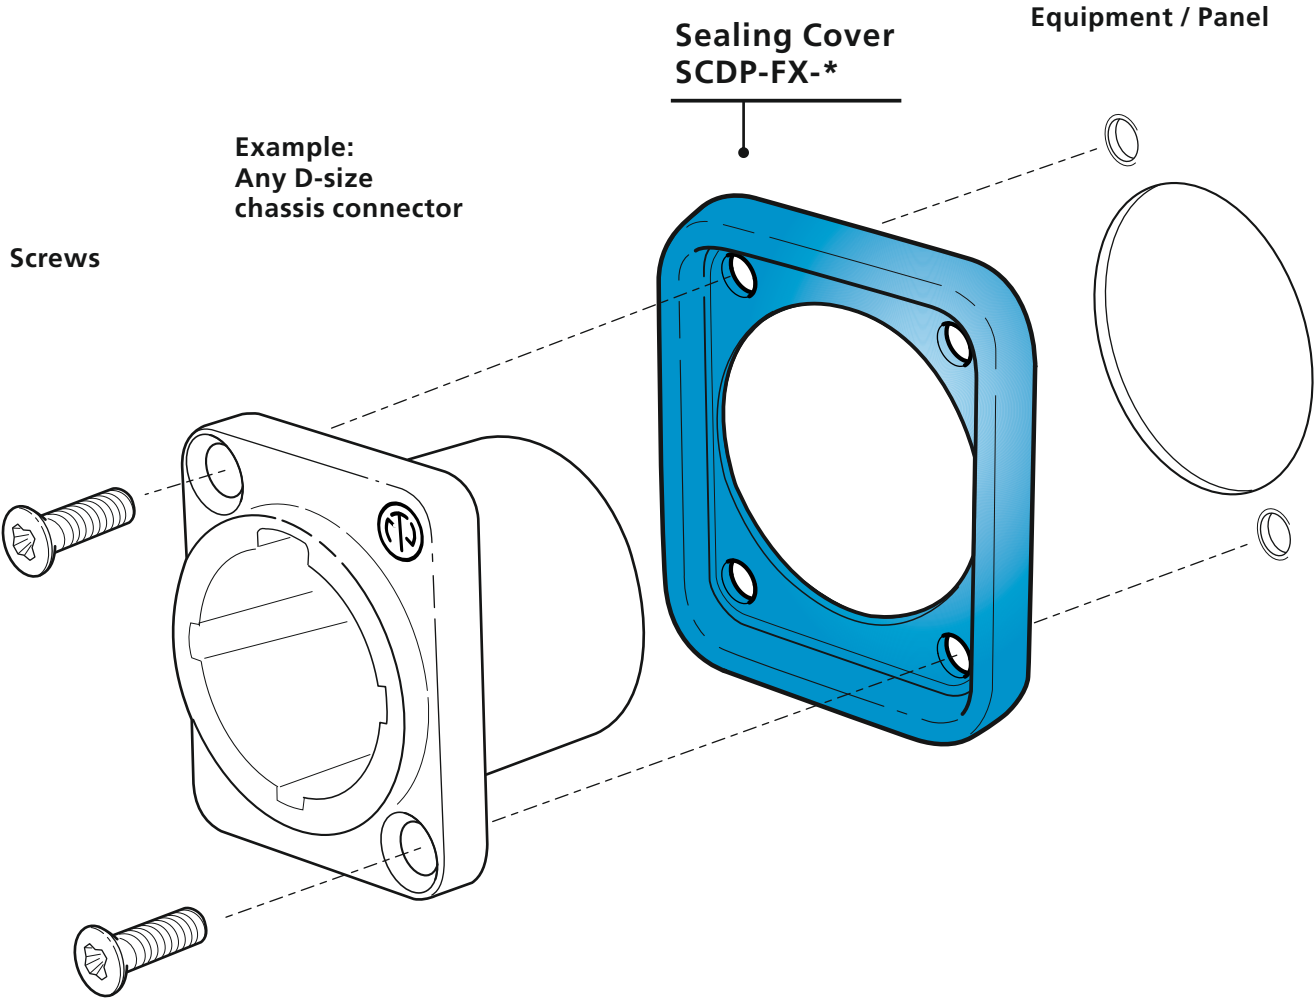

# ASSEMBLY INSTRUCTION

## SCDP-FX-\* | Rubber sealing D-Size Chassis Connectors

**ATTENTION:**  
**Maximum allowable torque**  
 $M_A = 40 \text{ Ncm}$

SCDP-FX-\*

Color coding: 0- black, 2- red, 4- yellow, 5- green, 6- blue, 9- white