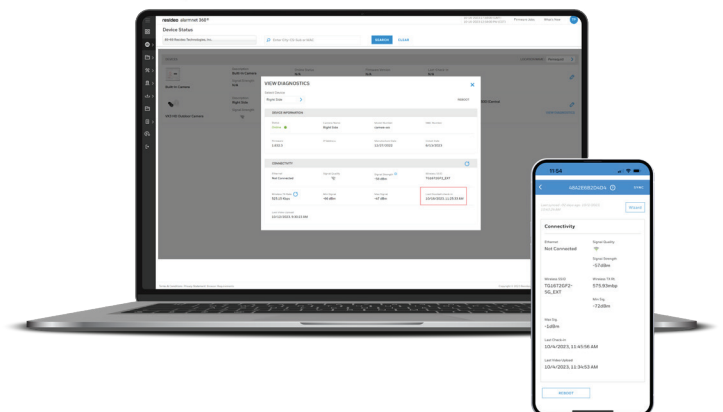

FIRST ALERT®

First Alert VISTA® H3

Hybrid Security System

The VISTA H3 hybrid panel incorporates modularity into a hybrid system, leveraging components from our ProSeries security ecosystem. This integration provides a broad range of supported residential and small business solutions within a single, scalable system. It provides a comprehensive security solution that is both adaptable and forward-thinking.