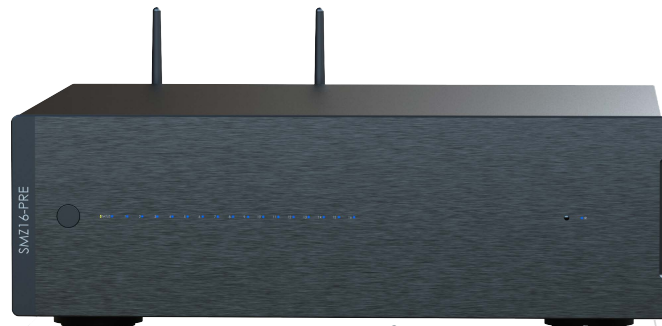

### What's in the Box

- SMZ8 or SMZ16-PRE
- 6' (1.82 m) Power Cord
- Set of Wi-Fi/Bluetooth Antennas
- Set of rack mount ears with screws
- 3 IR Emitters with 6' (1.82 m) cables
- Owner's Manual

#### SMZ8 Also Includes:

- Set of Removable, Screw-Down 4-pin Speaker Connector

#### 8-Source/8-Zone Controller Amplifier with Built-in Streamer

- Built-in Hi-Res Audio Streamer with all of the popular sources and support for both AirPlay and Google Cast
- 50 watts per channel
- Scalable up to 48 Zones
- HDMI Input (ARC) for connecting to a TV or video source with low latency synchronization to avoid lip synch issues
- Integrated DSP - 7 Band Parametric Graphical EQ with built-in presets for Russound Speakers
- Controllable with XTS7, IPK-1 and Russound App