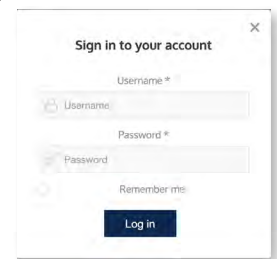

Dealer Website

- The tool kit every partner needs. All in one place!
- Password-protected, dealer-only information available
- Current Promos & Dealer Price Sheet
- Training & Tech Tips including alerts when new YouTube videos are posted
- Recent Email Blast Announcements
- Dealer Version of Product Pages
  - o Firmware Updates
  - o Training Files