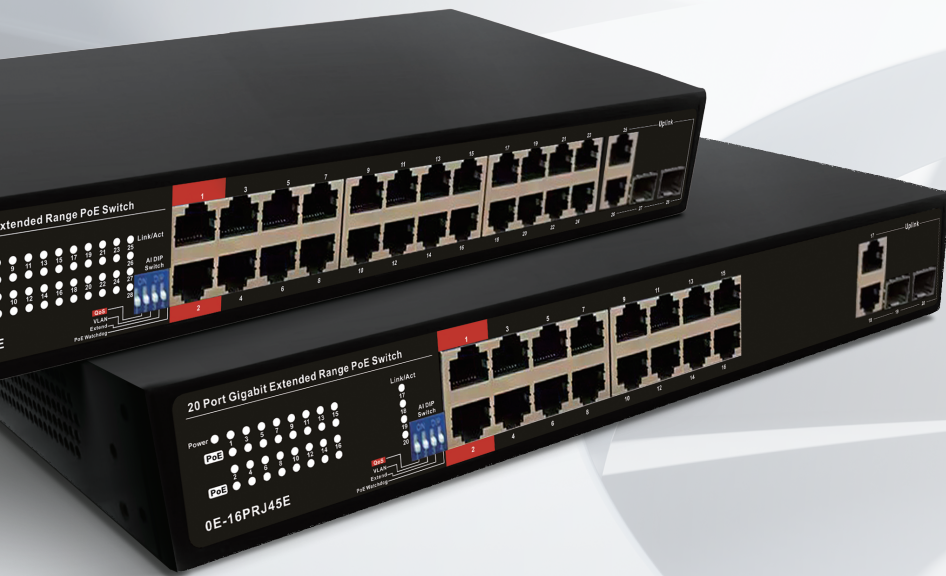

Extended Range PoE+ Switches

Unmanaged PoE with Advanced Features

UltraTech Extended Range PoE+ Switches combine the simplicity of unmanaged PoE with the power of four advanced features controlled through an AI DIP switch. Capable of transmitting data and power up to 820 feet, these models are particularly suited to video surveillance installations covering large areas.

Enable four advanced features through the integrated AI DIP switch:

Extend Transmission Range
Extend PoE data and power transmission up to 820 feet (250 meters) at 10Mbps/port

QoS (Quality of Service)
Prioritize crucial ports to maintain stable, uninterrupted data for key devices

VLAN
Isolate ports to reduce network traffic and avoid snooping and tampering

PoE Watchdog
Automatically detect and reboot inactive PoE devices to prevent downtime

Part Number	Ports	Switching Capacity	PoE Budget	PoE+	Rack Mount
0E-16PRJ45E	20 Ports - 16 PoE, 4 Uplink	40 Gbps	250W	Up to 30W per port	13" or 19"
0E-24PRJ45E	28 Ports - 24 PoE, 4 Uplink	56 Gbps	360W	Up to 30W per port	13" or 19"