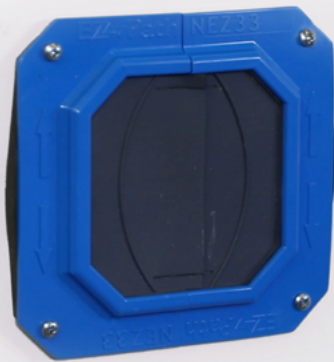

# Series 33NEZ Smoke & Acoustical Pathway

**EZ-Path® Series 33NEZ Smoke and Acoustical Pathway** is a factory manufactured cable pathway solution for cabling penetrations in non-fire-rated walls and floors. **EZ-Path® Series 33NEZ** is a maintenance-free cabling solution that allows for 0 up to 100% visual fill of cables while maintaining exceptional smoke and acoustical ratings.

## Features & Benefits

- Installs as individual pathways or gangs of 2 and 4 devices
- Allows for easy moves, adds, and changes
- Available in blue and white

### Single Device for Walls and Floors