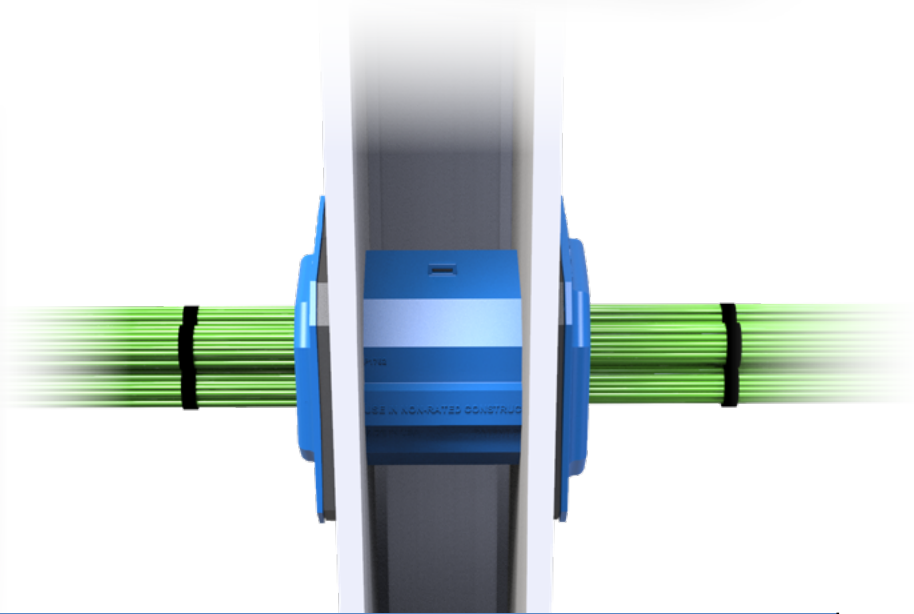

# Series 33NEZ Smoke & Acoustical Pathway

**EZ-Path® Series 33NEZ Smoke and Acoustical Pathway** is a factory manufactured cable pathway solution for cabling penetrations in non-fire-rated walls and floors. **EZ-Path® Series 33NEZ** is a maintenance-free cabling solution that allows for 0 up to 100% visual fill of cables while maintaining exceptional smoke and acoustical ratings.

## Features & Benefits

- Installs as individual pathways or gangs of 2 and 4 devices
- Allows for easy moves, adds, and changes
- Available in blue and white

### Single Device for Walls and Floors