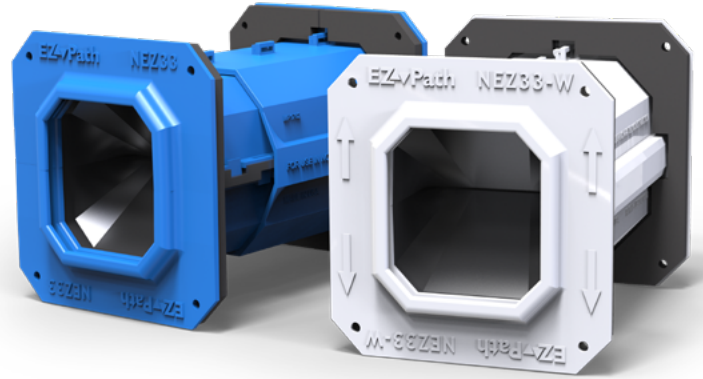

# Series 33NEZ Smoke & Acoustical Pathway

**EZ-Path® Series 33NEZ Smoke and Acoustical Pathway** is a factory manufactured cable pathway solution for cabling penetrations in non-fire-rated walls and floors. **EZ-Path® Series 33NEZ** is a maintenance-free cabling solution that allows for 0 up to 100% visual fill of cables while maintaining exceptional smoke and acoustical ratings.

## Features & Benefits

- Installs as individual pathways or gangs of 2 and 4 devices
- Allows for easy moves, adds, and changes
- Available in blue and white

### Single Device for Walls and Floors