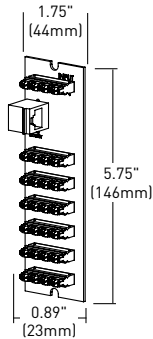

Accessories, Modules & Splitters Ordering Information

TM0106
1x6 Telephone Board with RJ31X