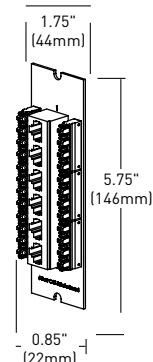

AC0606
6-Port Cat 6 Data Board
Provides termination point and network interface for up to six Cat 6 Ethernet runs.