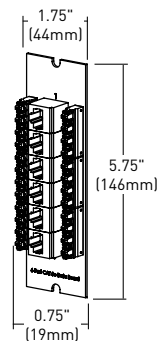

AC0506
6-Port Cat 5e Data Board
Provides termination point and network interface for up to six Cat 5e Ethernet runs.