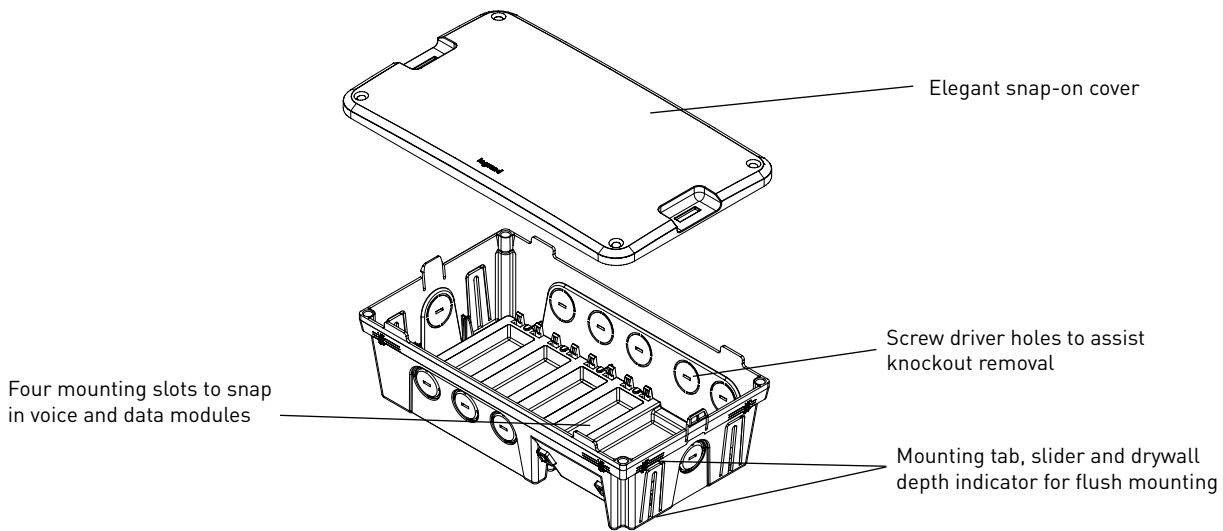

Technical Information

Performance

Insertion/Extraction Life	750 Cycles Minimum
IDC Wire Gauge	22 ~ 24 AWG
Housing	High-Impact, Flame-Retardant Plastic, UL 94V-0
Spring Wire	Phosphor Bronze Alloy Plated with 50 Microns of Gold
Paintable	Yes
Fabrication	ABS Plastic
Mounting Locations	Four

MDU Enclosure Included Components