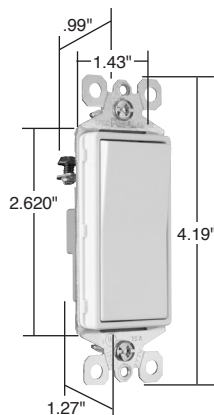

# NAFTA-Compliant Residential Wiring Devices Receptacles & Switches

15A, 125VAC

885TRNAW

TM870NAW

**NEW**

**NEW**

**NEW**

**NEW**

**NEW**

**NEW**

**NEW**

**NEW**

Catalog Number	Rating A. VAC	Color	NEMA Config. No.	3rd Party Compliance
				UL <sup>®</sup> UL498 C22.2 No. 42
<b>NAFTA-Compliant TradeMaster<sup>®</sup> Tamper-Resistant 15 Amp Duplex Receptacle</b>				
3232TRNAI	15 125	Ivory	5-15R	•
3232TRNAW	15 125	White	5-15R	•
3232TRNA	15 125	Brown	5-15R	•
3232TRNABK	15 125	Black	5-15R	•
3232TRNALA	15 125	Light Almond	5-15R	•
<b>NAFTA-Compliant TradeMaster<sup>®</sup> Tamper-Resistant 15 Amp Decorator Receptacle</b>				
885TRNAI	15 125	Ivory	5-15R	•
885TRNAW	15 125	White	5-15R	•
885TR	15 125	Brown	5-15R	•
885TRNAGRY	15 125	Gray	5-15R	•
885TRBK	15 125	Black	5-15R	•
885TRNALA	15 125	Light Almond	5-15R	•