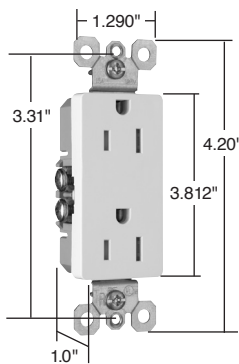

NAFTA-Compliant Residential Wiring Devices Receptacles & Switches

15A, 125VAC

885TRNAW