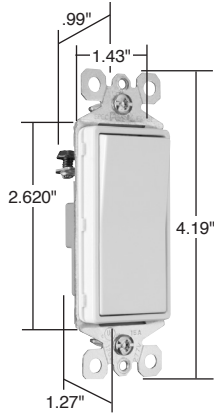

TM870NAW

NEW

NEW

NEW

NEW

NEW

NEW

NEW

NEW

Catalog Number	Rating A. VAC	Color	NEMA Config. No.	3rd Party Compliance
				UL498 C22.2 No. 42
NAFTA-Compliant TradeMaster® Tamper-Resistant 15 Amp Duplex Receptacle				
3232TRNAI	15 125	Ivory	5-15R	•
3232TRNAW	15 125	White	5-15R	•
3232TRNA	15 125	Brown	5-15R	•
3232TRNABK	15 125	Black	5-15R	•
3232TRNALA	15 125	Light Almond	5-15R	•
NAFTA-Compliant TradeMaster® Tamper-Resistant 15 Amp Decorator Receptacle				
885TRNAI	15 125	Ivory	5-15R	•
885TRNAW	15 125	White	5-15R	•
885TR	15 125	Brown	5-15R	•
885TRNAGRY	15 125	Gray	5-15R	•
885TRBK	15 125	Black	5-15R	•
885TRNALA	15 125	Light Almond	5-15R	•

Catalog Number	Rating A. VAC	Color	NEMA Config. No.	3rd Party Compliance
				UL20
NAFTA-Compliant TradeMaster® 15 Amp Single Pole Toggle Switch				
660NAIG	15 120	Ivory		•
660NAWG	15 120	White		•
660NAG	15 120	Brown		•
660NABKG	15 120	Black		•
660NALAG	15 120	Light Almond		•
NAFTA-Compliant TradeMaster® 15 Amp 3-way Toggle Switch				
663IG	15 120	Ivory		•
663WG	15 120	White		•
663G	15 120	Brown		•
663BKG	15 120	Black		•
663LAG	15 120	Light Almond		•
NAFTA-Compliant TradeMaster® 15 Amp 4-way Toggle Switch				
664IG	15 120	Ivory		•
664WG	15 120	White		•
664G	15 120	Brown		•
664BKG	15 120	Black		•
664LAG	15 120	Light Almond		•
NAFTA-Compliant TradeMaster® 15 Amp Single Pole Decorator Switch				
TM870NAI	15 120	Ivory		•
TM870NAW	15 120	White		•
TM870NA	15 120	Brown		•
TM870NAGRY	15 120	Gray		•
TM870NABK	15 120	Black		•
TM870NALA	15 120	Light Almond		•
NAFTA-Compliant TradeMaster® 15 Amp 3-way Decorator Switch				
TM873NAI	15 120	Ivory		•
TM873NAW	15 120	White		•
TM873NA	15 120	Brown		•
TM873NAGRY	15 120	Gray		•
TM873NABK	15 120	Black		•
TM873NALA	15 120	Light Almond		•
NAFTA-Compliant TradeMaster® 15 Amp 4-way Decorator Switch				
TM874I	15 120	Ivory		•
TM874W	15 120	White		•
TM874	15 120	Brown		•
TM874GRY	15 120	Gray		•
TM874BK	15 120	Black		•
TM874LA	15 120	Light Almond		•

NAFTA-Compliant Residential Wiring Devices are ideal for use on projects subject to the provisions of the Buy American Act.