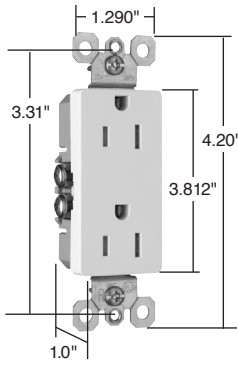

NAFTA-Compliant Residential Wiring Devices Receptacles & Switches

15A, 125VAC

885TRNAW