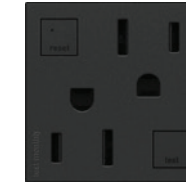

Tamper-Resistant GFCI