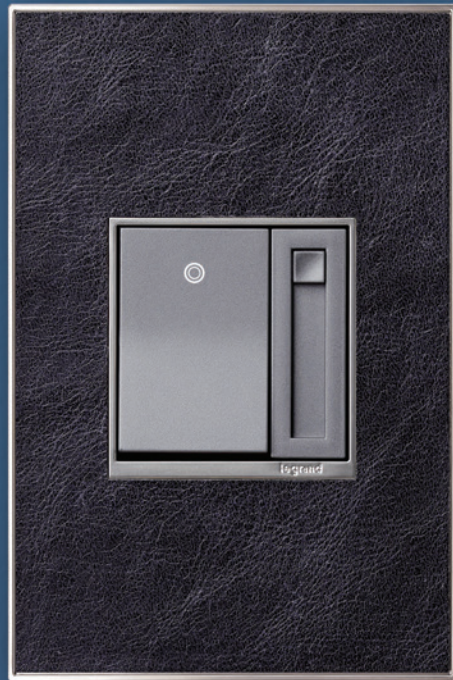

the adorne® collection