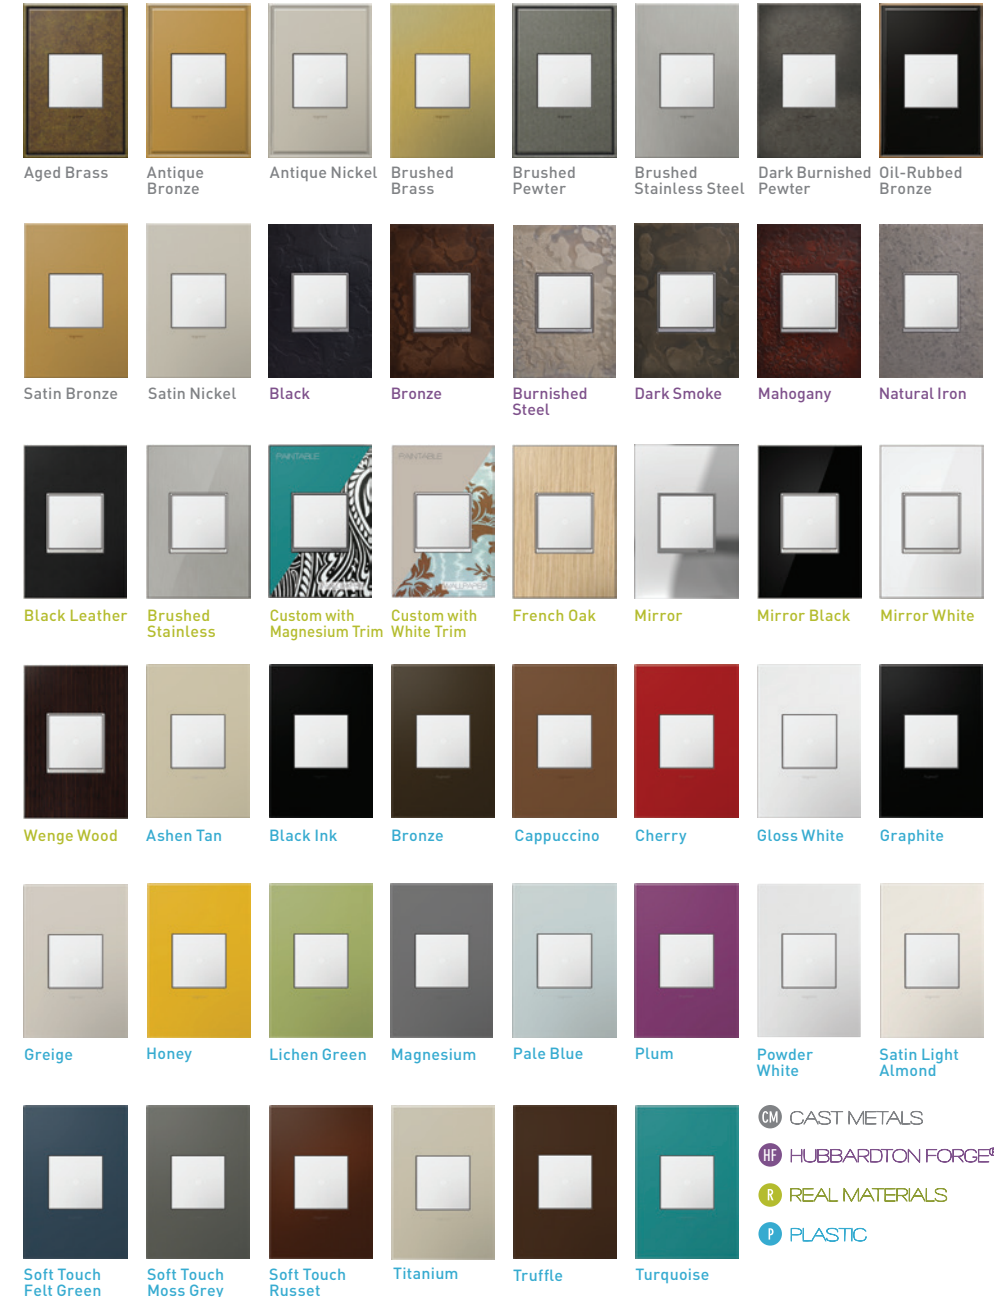

Plus-Size Tamper-Resistant Outlet

Pop-Out™ Outlet

CHOOSE A STYLE  
AS INTERESTING  
AS YOURS.

Wall plates become fashion plates with dozens of dazzling options, including metals, woods, leather, and vibrant colors. You accessorize your wardrobe — now it's your home's turn for some fun.

## WALL PLATES

 CAST METALS  
 HUBBARDTTON FORGE®  
 REAL MATERIALS  
 PLASTIC