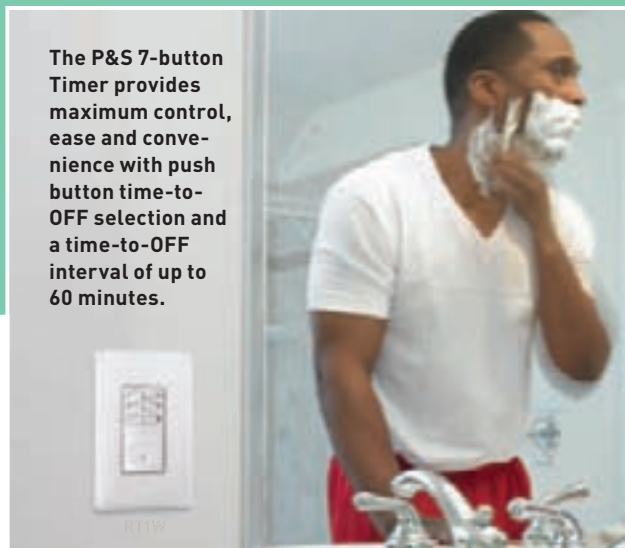

The P&S 7-button Timer provides maximum control, ease and convenience with push button time-to-OFF selection and a time-to-OFF interval of up to 60 minutes.

2010 Lighting for Tomorrow award winner from the Consortium for Energy Efficiency.

Countdown to energy savings.

P&S ASTRONOMICAL TIMERS is smart technology at its smartest — a programmable 24-hour timer that calculates sunrise and sunset times based on longitude and latitude and adjusts the lighting accordingly to conserve energy and save money.