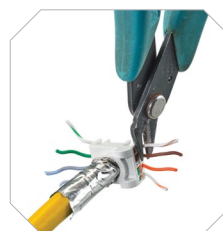

Performance

10GbE channel tested, providing 10dB of headroom at 417MHz delivers true 10GbE application assurance.

Specifications

- Zinc die-cast construction provides enhanced protection
- Third party verified
- 100% factory tested

Wire Manager

Wire manager in place of termination cap.

Die-Cast Housing

Jack housing made from die cast zinc and hinges open to accept termination cap.

COBRA-LOCK™ Termination

Jack housing easily closes by hand to terminate all four pairs at once and locks to provide superior strain relief.