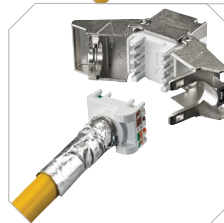

Performance

10GbE channel tested, providing 10dB of headroom at 417MHz delivers true 10GbE application assurance.

Specifications

- Zinc die-cast construction provides enhanced protection
- Third party verified
- 100% factory tested

Wire Manager

Wire manager in place of termination cap.

Die-Cast Housing

Jack housing made from die cast zinc and hinges open to accept termination cap.

COBRA-LOCK™ Termination

Jack housing easily closes by hand to terminate all four pairs at once and locks to provide superior strain relief.