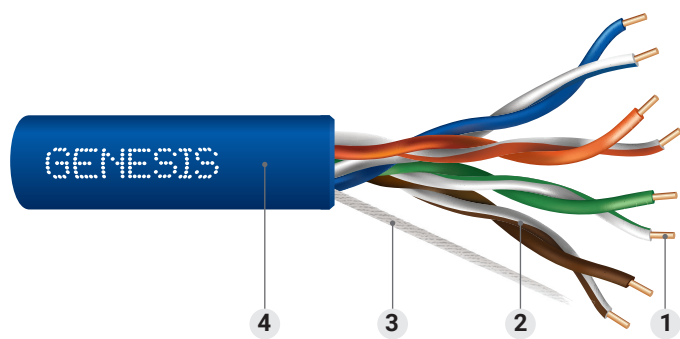

Category 6 Cable Riser

-GENESIS-

Genesis Category 6 Cables offer the ideal choice for high-performance voice and data networks in residential and commercial buildings.

Construction

- 1. Conductor:** Bare Copper conductors for excellent signal transmission and low voltage drop
- 2. Insulation:** Polypropylene or Polyethylene
- 3. Rip Cord:** Durable rip cord for efficient jacket stripping and removal
- 4. Jacket:** PVC
Countdown® Length Markings for easy tracking of usage and remaining cable

Applications

Installed in a metal raceway that complies with 300.22(B)

Supported by solid bottom metal cable trays with solid metal covers

In risers

Within buildings in other than air-handling spaces and risers