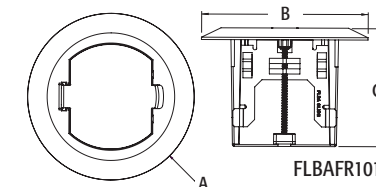

PATENTED.

INCLUDES...

(1) adjustable floor box, (1) tamper-resistant (TR) duplex receptacle, (1) cover plate w/gasket, flip lids (or threaded plugs), (2) #6-32 x 1" long screws, (2) #6 drywall screws, (1) NM94 connector, (1) NM900 plug, (1) cap (covers adjustable screw hole in cover plate)

INSTALLATION SHOTS

FLBAF101BR

FLBAR101LA

FLBA101

FLBAR101

FLBAFR101

Scan For Video