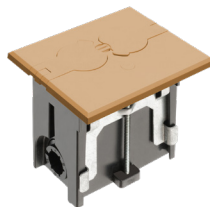

Non-Metallic Adjustable Floor Boxes with Non-Metallic Covers

Low cost, clean, and neat adjustable floor boxes that fit most floor heights up to 2".

FEATURES AND BENEFITS

- Non-metallic boxes with gasketed box covers in white, black, brown, light almond, caramel
- Cover gasket prevents water intrusion
- Threaded plugs or flip lids protect receptacle when not in use
- Low cost solution

FLBAR101LA

FLBA101LA

FLBAF101CA

FLBAFR101BL

CATALOG NUMBER	UPC/DCI/NAED MFG #018997	DESCRIPTION RECTANGULAR COVER	UNIT PKG	STD PKG	DIM A	DIM B	DIM C
THREADED PLUGS							
FLBA101W	04344	White	1	4	4.250	5.155	4.031
FLBA101LA	04345	Light Almond	1	4	4.250	5.155	4.031
FLBA101BR	04347	Brown	1	4	4.250	5.155	4.031
FLBA101BL	04346	Black	1	4	4.250	5.155	4.031
FLIP LIDS							
FLBAF101W	04340	White	1	4	3.750	4.655	4.047
FLBAF101LA	04341	Light Almond	1	4	3.750	4.655	4.047
FLBAF101CA	52301	Caramel	1	4	3.750	4.655	4.047
FLBAF101BR	04343	Brown	1	4	3.750	4.655	4.047
FLBAF101BL	04342	Black	1	4	3.750	4.655	4.047
ROUND COVER							
THREADED PLUGS							
FLBAR101W	04348	White	1	4	5.800	5.800	4.031
FLBAR101LA	04349	Light Almond	1	4	5.800	5.800	4.031
FLBAR101BR	04351	Brown	1	4	5.800	5.800	4.031
FLBAR101BL	04350	Black	1	4	5.800	5.800	4.031
FLIP LIDS							
FLBAFR101BL	00710	Black	1	4	5.750	5.750	4.087
FLBAFR101BR	00711	Brown	1	4	5.750	5.750	4.087
FLBAFR101CA	00712	Caramel	1	4	5.750	5.750	4.087
FLBAFR101LA	00713	Light Almond	1	4	5.750	5.750	4.087
FLBAFR101W	00714	White	1	4	5.750	5.750	4.087

PATENTED.

INCLUDES...

(1) adjustable floor box, (1) tamper-resistant (TR) duplex receptacle, (1) cover plate w/gasket, flip lids (or threaded plugs), (2) #6-32 x 1" long screws, (2) #6 drywall screws, (1) NM94 connector, (1) NM900 plug, (1) cap (covers adjustable screw hole in cover plate)