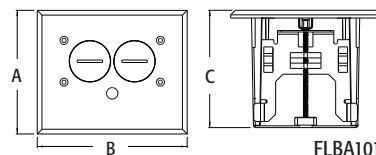

Non-Metallic Adjustable Floor Boxes with Non-Metallic Covers

Low cost, clean, and neat adjustable floor boxes that fit most floor heights up to 2".

FEATURES AND BENEFITS

- Non-metallic boxes with gasketed box covers in white, black, brown, light almond, caramel
- Cover gasket prevents water intrusion
- Threaded plugs or flip lids protect receptacle when not in use
- Low cost solution

CATALOG NUMBER	UPC/DCI/NAED MFG #018997	DESCRIPTION RECTANGULAR COVER	UNIT PKG	STD PKG	DIM A	DIM B	DIM C
THREADED PLUGS							
FLBA101W	04344	White	1	4	4.250	5.155	4.031
FLBA101LA	04345	Light Almond	1	4	4.250	5.155	4.031
FLBA101BR	04347	Brown	1	4	4.250	5.155	4.031
FLBA101BL	04346	Black	1	4	4.250	5.155	4.031
FLIP LIDS							
FLBAF101W	04340	White	1	4	3.750	4.655	4.047
FLBAF101LA	04341	Light Almond	1	4	3.750	4.655	4.047
FLBAF101CA	52301	Caramel	1	4	3.750	4.655	4.047
FLBAF101BR	04343	Brown	1	4	3.750	4.655	4.047
FLBAF101BL	04342	Black	1	4	3.750	4.655	4.047
ROUND COVER							
THREADED PLUGS							
FLBAR101W	04348	White	1	4	5.800	5.800	4.031
FLBAR101LA	04349	Light Almond	1	4	5.800	5.800	4.031
FLBAR101BR	04351	Brown	1	4	5.800	5.800	4.031
FLBAR101BL	04350	Black	1	4	5.800	5.800	4.031
FLIP LIDS							
FLBAFR101BL	00710	Black	1	4	5.750	5.750	4.087
FLBAFR101BR	00711	Brown	1	4	5.750	5.750	4.087
FLBAFR101CA	00712	Caramel	1	4	5.750	5.750	4.087
FLBAFR101LA	00713	Light Almond	1	4	5.750	5.750	4.087
FLBAFR101W	00714	White	1	4	5.750	5.750	4.087

PATENTED.

INCLUDES...

(1) adjustable floor box, (1) tamper-resistant (TR) duplex receptacle, (1) cover plate w/gasket, flip lids (or threaded plugs), (2) #6-32 x 1" long screws, (2) #6 drywall screws, (1) NM94 connector, (1) NM900 plug, (1) cap (covers adjustable screw hole in cover plate)

INSTALLATION SHOTS

FLBA101

Scan For Video