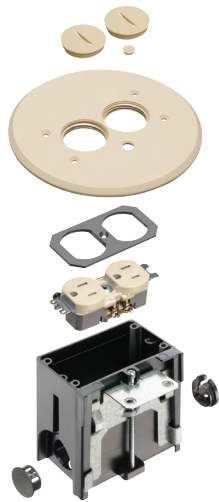

Non-Metallic Adjustable Floor Boxes with Non-Metallic Covers

Low cost, clean, and neat adjustable floor boxes that fit most floor heights up to 2".

FEATURES AND BENEFITS

- Non-metallic boxes with gasketed box covers in white, black, brown, light almond, caramel
- Cover gasket prevents water intrusion
- Threaded plugs or flip lids protect receptacle when not in use
- Low cost solution

FLBAR101LA

FLBA101LA

FLBAF101CA

FLBAFR101BL

CATALOG NUMBER	UPC/DCI/NAED MFG #018997	DESCRIPTION RECTANGULAR COVER	UNIT PKG	STD PKG	DIM A	DIM B	DIM C
THREADED PLUGS							
FLBA101W	04344	White	1	4	4.250	5.155	4.031
FLBA101LA	04345	Light Almond	1	4	4.250	5.155	4.031
FLBA101BR	04347	Brown	1	4	4.250	5.155	4.031
FLBA101BL	04346	Black	1	4	4.250	5.155	4.031
FLIP LIDS							
FLBAF101W	04340	White	1	4	3.750	4.655	4.047
FLBAF101LA	04341	Light Almond	1	4	3.750	4.655	4.047
FLBAF101CA	52301	Caramel	1	4	3.750	4.655	4.047
FLBAF101BR	04343	Brown	1	4	3.750	4.655	4.047
FLBAF101BL	04342	Black	1	4	3.750	4.655	4.047
ROUND COVER							
THREADED PLUGS							
FLBAR101W	04348	White	1	4	5.800	5.800	4.031
FLBAR101LA	04349	Light Almond	1	4	5.800	5.800	4.031
FLBAR101BR	04351	Brown	1	4	5.800	5.800	4.031
FLBAR101BL	04350	Black	1	4	5.800	5.800	4.031
FLIP LIDS							
FLBAFR101BL	00710	Black	1	4	5.750	5.750	4.087
FLBAFR101BR	00711	Brown	1	4	5.750	5.750	4.087
FLBAFR101CA	00712	Caramel	1	4	5.750	5.750	4.087
FLBAFR101LA	00713	Light Almond	1	4	5.750	5.750	4.087
FLBAFR101W	00714	White	1	4	5.750	5.750	4.087

PATENTED.

INCLUDES...

(1) adjustable floor box, (1) tamper-resistant (TR) duplex receptacle, (1) cover plate w/gasket, flip lids (or threaded plugs), (2) #6-32 x 1" long screws, (2) #6 drywall screws, (1) NM94 connector, (1) NM900 plug, (1) cap (covers adjustable screw hole in cover plate)