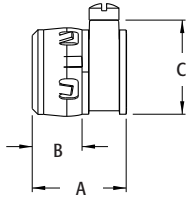

Set-Screw SNAP-TITE® Connectors

With spring steel clip. For steel only • Flex • AC • MCI cable. Zinc die-cast.
 Not suitable for aluminum jacketed cables or aluminum flexible metal conduit.
 (See page E-1 for ring removal instructions.)

CATALOG NUMBER	UPC/DCI/NAED MFG #018997	TRADE SIZE	KO SIZE	UNIT PKG	STD PKG	DIM A	DIM B	DIM C	CABLE RANGE
845ST	80092	3/8	1/2	100	1000	.942	.510	.905	.445 - .630

See chart on page E-27 for list of cable types.
 Concrete tight when taped.
PATENTED.