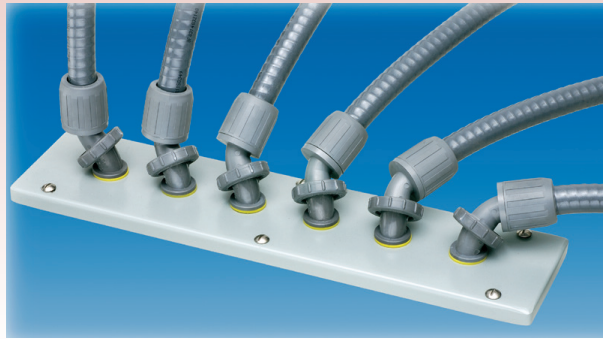

SNAP²IT[®] Zero to 90[™] Non-Metallic Connectors

LIQUID TIGHT

For use with non-metallic liquid-tight conduit, type B only. Push on installation. Produced from UV rated plastic for long outdoor life.

zero to 90[™]

CATALOG NUMBER	UPC/DCI/NAED MFG #018997	TRADE SIZE	KO SIZE	UNIT PKG	STD PKG	DIM A	DIM B	DIM C	DIM D
NMLT590	03900	1/2	1/2	10	50	3.165	2.435	3.594	2.007
NMLT790	03902	3/4	3/4	10	50	3.875	2.900	4.200	2.623

Add suffix "BL" to Catalog # when ordering in black, for example NMLT590BL. Factory order only. Minimum quantities required.

PATENTED.

ADJUSTS FOR ALL ANGLES...FROM 0° TO 90°!

To adjust the angle simply loosen the center nut, twist to the correct angle, and retighten.

PUSHES onto conduit! NO TOOLS