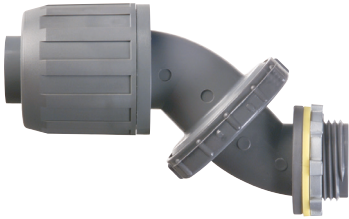

SNAP²IT[®] Zero to 90[™] Non-Metallic Connectors

LIQUID TIGHT

For use with non-metallic liquid-tight conduit, type B only. Push on installation. Produced from UV rated plastic for long outdoor life.

zero to 90[™]

CATALOG NUMBER	UPC/DCI/NAED MFG #018997	TRADE SIZE	KO SIZE	UNIT PKG	STD PKG	DIM A	DIM B	DIM C	DIM D
NMLT590	03900	1/2	1/2	10	50	3.165	2.435	3.594	2.007
NMLT790	03902	3/4	3/4	10	50	3.875	2.900	4.200	2.623

Add suffix "BL" to Catalog # when ordering in black, for example NMLT590BL. Factory order only. Minimum quantities required.

PATENTED.

ADJUSTS FOR ALL ANGLES...FROM 0° TO 90°!

To adjust the angle simply loosen the center nut, twist to the correct angle, and retighten.

PUSHES onto conduit! NO TOOLS