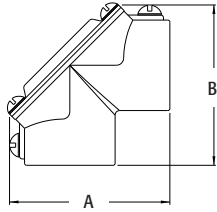

Combination Threaded Rigid and Set-Screw EMT

90° pulling elbows with cover and gasket. Zinc die-cast.

CATALOG NUMBER	UPC/DCI/NAED MFG #018997	TRADE SIZE	UNIT PKG	STD PKG	DIM A	DIM B
HL5000	83105	1/2	10	100	2.013	2.013
HL7500	83175	3/4	5	50	2.232	2.232
HL100	50171	1	5	25	3.204	3.204
HL125	50173	1-1/4	2	10	3.507	3.507

See hub illustration below.