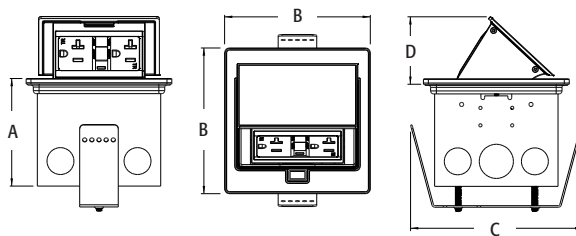

Steel box. Kits are available with a choice of three installed, UL-listed receptacles: tamper-resistant, GFCI, or combo receptacle with two USB ports.

**FEATURES AND BENEFITS**

- Gasketed stainless steel trapdoor cover closes flush with countertop to prevent water intrusion and damage to the devices in the box
- IP44 Rated for Ingress Protection
- Easy, secure installation—spring clip holds box securely against the surface when screws are tightened
- Fits granite or other countertop material up to 1-1/2" thick

CATALOG NUMBER	UPC/DCI/NAED MFG #018997	DESCRIPTION	UNIT/STD PKG	DIM A	DIM B	DIM C	DIM D
FLBT4400SS	00751	Steel box with installed 20A TR receptacle, stainless steel trapdoor cover	1	3.489	4.724	5.580	2.188
FLBT4400GSS	00753	Steel box with installed 20A duplex GFCI receptacle, stainless steel trapdoor cover	1	3.489	4.724	5.580	2.188
FLBT4400USS	00752	Steel box with installed 20A TR receptacle with 2 USB ports, stainless steel trapdoor cover	1	3.489	4.724	5.580	2.188
FLBT4400BL	00768	Steel box with installed 20A TR receptacle, black stainless steel trapdoor cover	1	3.312	4.724	5.580	2.188
FLBT4400GBL	00770	Steel box with installed 20A duplex GFCI receptacle, black stainless steel trapdoor cover	1	3.312	4.724	5.580	2.188
FLBT4400UBL	00771	Steel box with installed 20A TR receptacle with 2 USB ports, black stainless steel trapdoor cover	1	3.312	4.724	5.580	2.188

FLBT4400SS

FLBT4400GSS

FLBT4400USS

FLBT4400BL

Scan For Video