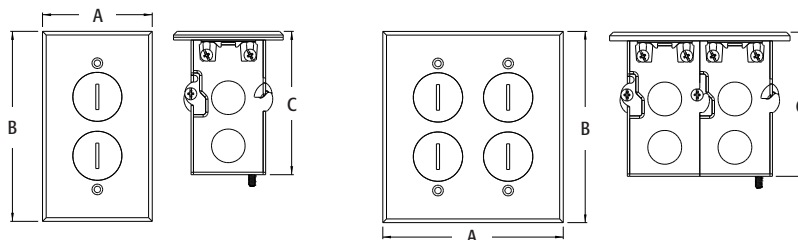

Floor Box Kit with Steel Box and Metal Cover with Threaded Plugs

FLB5321MB

FLB5321NL

For new and existing floors.

COVER KITS INCLUDE:

- Low cost convenient way to install a receptacle in the floor
- Gasketed metal cover prevents water intrusion
- Threaded plugs in cover protect receptacle when not in use
- Cover kits also available. See page P-3 & 25.

FEATURES AND BENEFITS

- Gasketed metal covers in brass or nickel-plated brass
- Cover gasket prevents water intrusion
- Competitively priced
- Threaded plugs protect receptacle when not in use

CATALOG NUMBER	UPC/DCI/NAED MFG #018997	DESCRIPTION	UNIT PKG	STD PKG	DIM A	DIM B	DIM C
SINGLE-GANG, 2 THREADED PLUGS							
FLB5321MB	22015	Brass	1	4	2.850	4.937	3.725
FLB5321NL	22016	Nickel-plated	1	4	2.850	4.937	3.725
2-GANG, 4 THREADED PLUGS							
FLB5541MB	22034	Brass	1	4	4.662	4.937	3.725
FLB5541NL	22035	Nickel-plated	1	4	4.662	4.937	3.725

INCLUDES...

Steel box (single or 2-gang), metal covers (single or 2-gang), gaskets, receptacle(s), and mounting screws.

INSTALLATION SHOTS

FLB5321NL

FLB5321MB

FLB5541MB

FLB5541MB