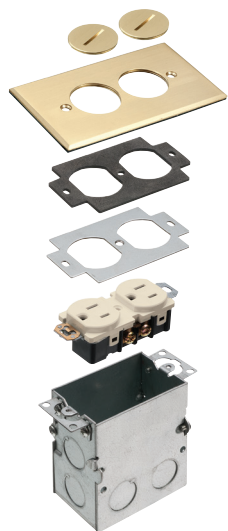

Floor Box Kit with Steel Box and Metal Cover with Threaded Plugs

FLB5321MB

FLB5321NL

For new and existing floors.

COVER KITS INCLUDE:

- Low cost convenient way to install a receptacle in the floor
- Gasketed metal cover prevents water intrusion
- Threaded plugs in cover protect receptacle when not in use
- Cover kits also available. See page P-3 & 25.

FEATURES AND BENEFITS

- Gasketed metal covers in brass or nickel-plated brass
- Cover gasket prevents water intrusion
- Competitively priced
- Threaded plugs protect receptacle when not in use

CATALOG NUMBER	UPC/DCI/NAED MFG #018997	DESCRIPTION	UNIT PKG	STD PKG	DIM A	DIM B	DIM C
SINGLE-GANG, 2 THREADED PLUGS							
FLB5321MB	22015	Brass	1	4	2.850	4.937	3.725
FLB5321NL	22016	Nickel-plated	1	4	2.850	4.937	3.725
2-GANG, 4 THREADED PLUGS							
FLB5541MB	22034	Brass	1	4	4.662	4.937	3.725
FLB5541NL	22035	Nickel-plated	1	4	4.662	4.937	3.725

INCLUDES...

Steel box (single or 2-gang), metal covers (single or 2-gang), gaskets, receptacle(s), and mounting screws.

INSTALLATION SHOTS

FLB5321NL

FLB5321MB

FLB5541MB

FLB5541MB