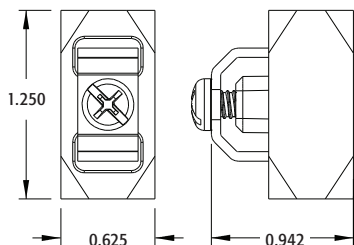

Reliable hanging support for fixture boxes, fixtures, cable tray and other static loads up to 75 lbs requiring drop wire support.

CATALOG NUMBER	UPC/DCI/NAED MFG #018997	DESCRIPTION	UNIT PKG	STD PKG	LENGTH
DWB0805	06805	Straight Kit	1	10	5'
DWB0812	06883	w/ Looped End	1	10	10'
DWB0815	06815	holds static loads up to	1	10	15'
DWB0820	06820	100 lbs (w/ supplied	1	10	20'
DWB0830	06830	.080" wire)	1	10	30'
DWH0805	15022	Straight Kit with Hook holds	1	10	5'
DWH0810	15023	static loads up to 75 lbs	1	10	10'
DWT0805	15020	Straight Kit with Toggle holds	1	10	5'
DWT0810	15021	static loads up to 75 lbs	1	10	10'
DWY2H0810	11312	"Y" Kit with Hooks 2-Pack	2	10	10'
		holds static loads up to 150 lbs			
DWYH0805	11307	18 Inch "Y" Kit	1	10	5'
DWYH0810	11308	with Hooks	1	10	10'
DWYH0815	11309	holds static loads	1	10	15'
DWYH0820	11310	up to 75 lbs	1	10	20'
DWYH0830	11311	(w/ supplied	1	10	30'
		.080" wire)			
DWY2T0810	11306	"Y" Kit with Toggles	2	10	10'
DWY2T0812	11314	2-Pack holds static loads up to	2	10	5'
DWY2T0815	11315	150 lbs	2	10	15'
DWYT0812	11313	12 Inch "Y" Kit with Toggles	1	10	5'
DWYT0805	11301		1	10	5'
DWYT0810	11302	18 Inch "Y" Kit with Toggles	1	10	10'
DWYT0815	11303	holds static loads	1	10	15'
DWYT0820	11304	up to 75 lbs	1	10	20'
DWYT0830	11305	(w/ supplied .080" wire)	1	10	30'
FLG3*	01590	Wire hanger for static loads up to 75 lbs on .080" galvanized braided wire	50	50	-
BW562	83775	500' Roll of .062" Galvanized Braided Support Wire 50 lb Capacity	1	4	500'
BW580	21250	500' Roll of .080" Galvanized Braided Support Wire 75 lb Capacity	1	4	500'

BW580

Scan For Video

\*PATENTED.

**NEW Thumb Screw Adjustment**

**Secure grip on wire:**  
Tightening this screw engages six points of contact on wire.

*FLG3 ships fully assembled.*

**Easy to use:**

Push wire through connector and out the other side. Loop wire back through connector. Tighten screw.