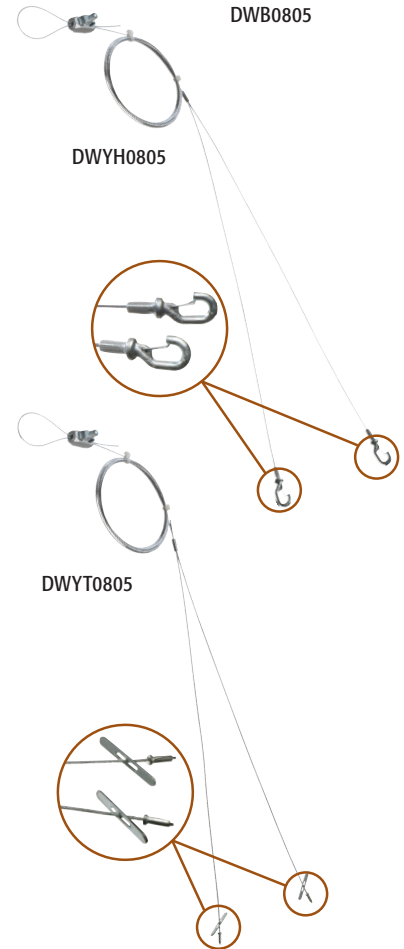

Reliable hanging support for fixture boxes, fixtures, cable tray and other static loads up to 75 lbs requiring drop wire support.

CATALOG NUMBER	UPC/DCI/NAED MFG #018997	DESCRIPTION	UNIT PKG	STD PKG	LENGTH
DWB0805	06805	Straight Kit	1	10	5'
DWB0812	06883	w/ Looped End	1	10	10'
DWB0815	06815	holds static loads up to	1	10	15'
DWB0820	06820	100 lbs (w/ supplied	1	10	20'
DWB0830	06830	.080" wire)	1	10	30'
DWH0805	15022	Straight Kit with Hook holds	1	10	5'
DWH0810	15023	static loads up to 75 lbs	1	10	10'
DWT0805	15020	Straight Kit with Toggle holds	1	10	5'
DWT0810	15021	static loads up to 75 lbs	1	10	10'
DWY2H0810	11312	"Y" Kit with Hooks 2-Pack	2	10	10'
		holds static loads up to 150 lbs			
DWYH0805	11307	18 Inch "Y" Kit	1	10	5'
DWYH0810	11308	with Hooks	1	10	10'
DWYH0815	11309	holds static loads	1	10	15'
DWYH0820	11310	up to 75 lbs	1	10	20'
DWYH0830	11311	(w/ supplied	1	10	30'
		.080" wire)			
DWY2T0810	11306	"Y" Kit with Toggles	2	10	10'
DWY2T0812	11314	2-Pack holds static loads up to	2	10	5'
DWY2T0815	11315	150 lbs	2	10	15'
DWYT0812	11313	12 Inch "Y" Kit with Toggles	1	10	5'
DWYT0805	11301		1	10	5'
DWYT0810	11302	18 Inch "Y" Kit with Toggles	1	10	10'
DWYT0815	11303	holds static loads	1	10	15'
DWYT0820	11304	up to 75 lbs	1	10	20'
DWYT0830	11305	(w/ supplied .080" wire)	1	10	30'
FLG3*	01590	Wire hanger for static loads up to 75 lbs on .080" galvanized braided wire	50	50	-
BW562	83775	500' Roll of .062" Galvanized Braided Support Wire 50 lb Capacity	1	4	500'
BW580	21250	500' Roll of .080" Galvanized Braided Support Wire 75 lb Capacity	1	4	500'

BW580

Scan For Video

\*PATENTED.

**NEW Thumb Screw Adjustment**

**Secure grip on wire:**  
Tightening this screw engages six points of contact on wire.

*FLG3 ships fully assembled.*

**Easy to use:**

Push wire through connector and out the other side. Loop wire back through connector. Tighten screw.