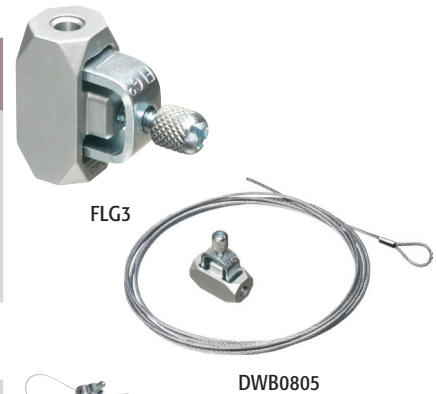

Reliable hanging support for fixture boxes, fixtures, cable tray and other static loads up to 75 lbs requiring drop wire support.

CATALOG NUMBER	UPC/DCI/NAED MFG #018997	DESCRIPTION	UNIT PKG	STD PKG	LENGTH
DWB0805	06805	Straight Kit	1	10	5'
DWB0812	06883	w/ Looped End	1	10	10'
DWB0815	06815	holds static loads up to	1	10	15'
DWB0820	06820	100 lbs (w/ supplied	1	10	20'
DWB0830	06830	.080" wire)	1	10	30'
DWH0805	15022	Straight Kit with Hook holds	1	10	5'
DWH0810	15023	static loads up to 75 lbs	1	10	10'
DWT0805	15020	Straight Kit with Toggle holds	1	10	5'
DWT0810	15021	static loads up to 75 lbs	1	10	10'
DWY2H0810	11312	"Y" Kit with Hooks 2-Pack	2	10	10'
		holds static loads up to 150 lbs			
DWYH0805	11307	18 Inch "Y" Kit	1	10	5'
DWYH0810	11308	with Hooks	1	10	10'
DWYH0815	11309	holds static loads	1	10	15'
DWYH0820	11310	up to 75 lbs	1	10	20'
DWYH0830	11311	(w/ supplied	1	10	30'
		.080" wire)			
DWY2T0810	11306	"Y" Kit with Toggles	2	10	10'
DWY2T0812	11314	2-Pack holds static loads up to	2	10	5'
DWY2T0815	11315	150 lbs	2	10	15'
DWYT0812	11313	12 Inch "Y" Kit with Toggles	1	10	5'
DWYT0805	11301		1	10	5'
DWYT0810	11302	18 Inch "Y" Kit with Toggles	1	10	10'
DWYT0815	11303	holds static loads	1	10	15'
DWYT0820	11304	up to 75 lbs	1	10	20'
DWYT0830	11305	(w/ supplied .080" wire)	1	10	30'
FLG3*	01590	Wire hanger for static loads up to 75 lbs on .080" galvanized braided wire	50	50	-
BW562	83775	500' Roll of .062" Galvanized Braided Support Wire 50 lb Capacity	1	4	500'
BW580	21250	500' Roll of .080" Galvanized Braided Support Wire 75 lb Capacity	1	4	500'

BW580

Scan For Video

\*PATENTED.

**NEW Thumb Screw Adjustment**

**Secure grip on wire:**  
Tightening this screw engages six points of contact on wire.

*FLG3 ships fully assembled.*

**Easy to use:**

Push wire through connector and out the other side. Loop wire back through connector. Tighten screw.