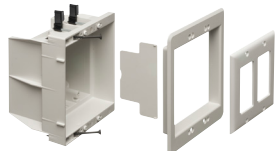

Recessed Indoor IN BOX® for New & Retrofit Construction

DVFR1W

DVFR2W

DVFR3W

DVFR4W

Non-metallic, recessed electrical boxes with trim plates and wall plates. Low voltage divider included for multiple gang boxes.

FEATURES AND BENEFITS

- Recessed box allows items, such as furniture, to be placed closer to the wall
- Plugs don't extend past the wall like a regular box
- Trim plate is textured/paintable
- For power or low voltage applications
- Mounting wings hold bracket securely against wall when screws are tightened
- ‡2-hour fire rating

CATALOG NUMBER	UPC/DCI/NAED MFG #018997	DESCRIPTION / CU. IN.	UNIT PKG	STD PKG	DIM A	DIM B	DIM C
DVFR1W†‡ ^Δ	14330	Single Gang / 21.0	1	4	4.200	6.698	3.875
DVFR2W*†‡ ^Δ	14331	2-Gang, White / 34.0	1	4	6.012	6.698	3.875
DVFR3W*†	14340	3-Gang, White / 49.3	1	1	7.930	6.818	3.875
DVFR4W*†	14342	4-Gang, White / 64.5	1	1	9.742	6.818	3.875
DVFR3C	14337	2-Gang, White Cover	10	10	6.012	6.698	1.017
DVFR3C	10570	Non-Metallic Blank Cover for 3-Gang Box	10	10	9.742	6.818	1.017