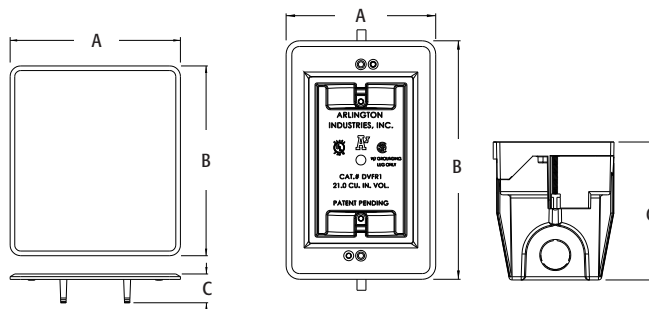

Recessed Indoor IN BOX® for New & Retrofit Construction

Non-metallic, recessed electrical boxes with trim plates and wall plates. Low voltage divider included for multiple gang boxes.

FEATURES AND BENEFITS

- Recessed box allows items, such as furniture, to be placed closer to the wall
- Plugs don't extend past the wall like a regular box
- Trim plate is textured/paintable
- For power or low voltage applications
- Mounting wings hold bracket securely against wall when screws are tightened
- ‡2-hour fire rating

CATALOG NUMBER	UPC/DCI/NAED MFG #018997	DESCRIPTION / CU. IN.	UNIT PKG	STD PKG	DIM A	DIM B	DIM C
DVFR1W†‡^Δ	14330	Single Gang / 21.0	1	4	4.200	6.698	3.875
DVFR2W*†‡^Δ	14331	2-Gang, White / 34.0	1	4	6.012	6.698	3.875
DVFR3W*†	14340	3-Gang, White / 49.3	1	1	7.930	6.818	3.875
DVFR4W*†	14342	4-Gang, White / 64.5	1	1	9.742	6.818	3.875
DVFR3C	14337	2-Gang, White Cover	10	10	6.012	6.698	1.017
DVFR3C	10570	Non-Metallic Blank Cover for 3-Gang Box	10	10	9.742	6.818	1.017

*Includes Voltage Separator for power and/or low voltage.
†Add suffix "GC" to Catalog # when ordering in Canada to include grounding clip, for example DVFR1WGC.

‡ 2-Hour Fire Rating

^Δ cULus Listed

PATENTED.

SINGLE GANG INDOOR IN BOX INCLUDES...

Recessed box, trim plate, (1) standard duplex and (1) standard GFCI face plate, (1) NM94 cable connector, (2) mounting screws, and (2) installation screws.