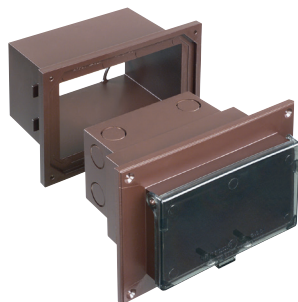

# Low Profile IN BOX<sup>®</sup> with Adapter Sleeve for New Brick

IN BOX<sup>®</sup>

DHB1BRC

Bug Plugs ship installed in all IN BOX styles to seal unused cord hole openings.

### IN BOX for new brick includes...

Box with weatherproof-in-use extra-duty cover, adapter sleeve, installed bug plugs, (1) standard duplex and (1) standard GFCI face plate, installation screws, (1) NM cable connector, and (1) roll of caulk, disposable mud cover.

Scan For Video

22.0 cu. inch recessed electrical box with weatherproof-in-use extra-duty cover for new brick construction. Includes a protective adapter sleeve that keeps mortar out. Non-metallic cover and base. Accepts most single gang wiring devices and uses standard indoor wall plates or a GFCI cover plate. White box and cover are textured/paintable. UV rated plastic for long outdoor life.

### FEATURES AND BENEFITS

- IN BOX's one-piece assembly replaces the installation of an electrical box and bubble cover assembly
- Adapter sleeve, with loops in back for tying off cable, keeps mortar out of the box while brick mason works
- The clean IN BOX slips into the sleeve for easy installation
- Built-in anchor tabs seat IN BOX sleeve into mortar for a super secure installation
- Installs in the wall, so less of it shows outside
- Install option: Cover is removable for easier device installation
- No gaskets required