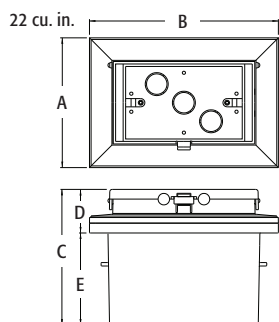

Bug Plugs ship installed in all IN BOX styles to seal unused cord hole openings.

IN BOX for new brick includes...

Box with weatherproof-in-use extra-duty cover, adapter sleeve, installed bug plugs, (1) standard duplex and (1) standard GFCI face plate, installation screws, (1) NM cable connector, and (1) roll of caulk, disposable mud cover.

Scan For Video

22.0 cu. inch recessed electrical box with weatherproof-in-use extra-duty cover for new brick construction. Includes a protective adapter sleeve that keeps mortar out. Non-metallic cover and base. Accepts most single gang wiring devices and uses standard indoor wall plates or a GFCI cover plate. White box and cover are textured/paintable. UV rated plastic for long outdoor life.

FEATURES AND BENEFITS

- IN BOX's one-piece assembly replaces the installation of an electrical box and bubble cover assembly
- Adapter sleeve, with loops in back for tying off cable, keeps mortar out of the box while brick mason works
- The clean IN BOX slips into the sleeve for easy installation
- Built-in anchor tabs seat IN BOX sleeve into mortar for a super secure installation
- Installs in the wall, so less of it shows outside
- Install option: Cover is removable for easier device installation
- No gaskets required

CATALOG NUMBER	UPC/DCI/NAED MFG #018997	DESCRIPTION/COVER COLOR	UNIT	STD PKG	DIM A	DIM B	DIM C	DIM D	DIM E
DHB1C	54880	Horiz./Clear Cover/White Box	1	4	4.934	7.186	5.283	1.658	3.625
DHB1W	54882	Horiz./White Cover/White Box	1	4	4.934	7.186	5.283	1.658	3.625
DHB1BRC	54881	Horiz./Clear Cover/Brown Box	1	4	4.934	7.186	5.283	1.658	3.625
DHB1BR	54875	Horiz./Brown Cover/Brown Box	1	4	4.934	7.186	5.283	1.658	3.625
DVB1C	43609	Vertical/Clear Cover/White Box	1	4	7.186	4.934	5.283	1.658	3.625
DVB1W	43620	Vertical/White Cover/White Box	1	4	7.186	4.934	5.283	1.658	3.625
DVB1BRC	43608	Vertical/Clear Cover/Brown Box	1	4	7.186	4.934	5.283	1.658	3.625
DVB1BR	43595	Vertical/Brown Cover/Brown Box	1	4	7.186	4.934	5.283	1.658	3.625

Note: Meets 2015 CEC (Rule 26-702), NEMA 3R, 2017 NEC 406.9 (b); Where a weatherproof-in-use cover is required for 15 or 20 AMP receptacles installed outdoors. Add suffix "GC" to Catalog # when ordering in Canada, for example DHB1CGC. Replacement covers available on page K-17.

PATENTED. ADDITIONAL PATENTS PENDING.

E170558 LR49636

WEATHERPROOF-IN-USE
EXTRA-DUTY