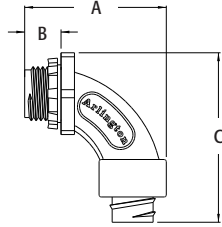

Screw-On 90° Non-Metallic Connectors

LIQUID TIGHT

For use with non-metallic liquid-tight conduit, type B only. Produced from UV rated plastic for long outdoor life.

CATALOG NUMBER	UPC/DCI/NAED MFG #018997	TRADE SIZE	KO SIZE	UNIT PKG	STD PKG	DIM A	DIM B	DIM C
NMSC9038	21003	3/8	1/2	25	100	2.110	.534	2.289
NMSC9050	21007	1/2	1/2	25	100	2.110	.542	2.525
NMSC9075	21009	3/4	3/4	25	100	2.489	.545	2.872
NMSC90100	14951	1	1	5	25	2.758	.650	3.722

Add suffix "BL" to Catalog # when ordering in black, for example NMLT590BL.

PATENTED.

Note: Screw connector onto the conduit until it stops. If the fitting is not in alignment with the knockout, you may unscrew the fitting up to one full turn for adjustment.