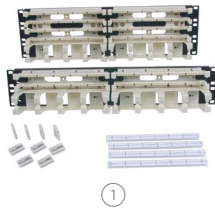

NEXTSPEED | Rack Mount and Wall Mount Kits

①