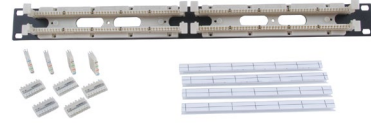

# NEXTSPEED | Rack Mount and Wall Mount Kits

①

②

③

## Rack Mount Kits, 110

Category 5e, with cable management

Pairs	Rack Units	Connecting Blocks	Catalog No.
100-pair	2U	4-pair	① <b>110RM14</b>
		5-pair	<b>110RM15</b>
200-pair	3U	4-pair	<b>110RM24</b>
		5-pair	② <b>110RM25</b>

Category 5e, without cable management

100-pair	1U	4-pair	③ <b>110RM14NT</b>
		5-pair	<b>110RM15NT</b>
200-pair	2U	4-pair	<b>110RM24NT</b>
		5-pair	<b>110RM25NT</b>

④

⑤

## Wall Mount Kits, 6-110/110

Kit Contents/Quantities:

110 Kit	Item
1	Wall mount tower frame
1	Bottom cable trough
-	6-110/64-pair wiring blocks without legs
3	100-pair wiring blocks without legs
-	6-110/4-pair connecting blocks
60	110/4-pair connecting blocks
12	110/5-pair connecting blocks
3	Cable management troughs without legs
6	Clear label holders
6	White paper designation strips