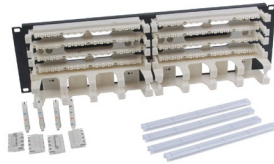

NEXTSPEED | Rack Mount and Wall Mount Kits

②

Rack Mount Kits, 110

Category 5e, with cable management

Pairs	Rack Units	Connecting Blocks	Catalog No.
100-pair	2U	4-pair	① 110RM14
		5-pair	110RM15
200-pair	3U	4-pair	110RM24
		5-pair	② 110RM25

Category 5e, without cable management

100-pair	1U	4-pair	③ 110RM14NT
		5-pair	110RM15NT
200-pair	2U	4-pair	110RM24NT
		5-pair	110RM25NT

Wall Mount Kits, 6-110/110

Kit Contents/Quantities:

110 Kit	Item
1	Wall mount tower frame
1	Bottom cable trough
-	6-110/64-pair wiring blocks without legs
3	100-pair wiring blocks without legs
-	6-110/4-pair connecting blocks
60	110/4-pair connecting blocks
12	110/5-pair connecting blocks
3	Cable management troughs without legs
6	Clear label holders
6	White paper designation strips

Category 5e Kit

Description	Catalog No.
110/300-pair	110WMK

Cable Management Troughs

Description	Catalog No.
With legs	④ 110TRA
Without legs	⑤ 110TRB