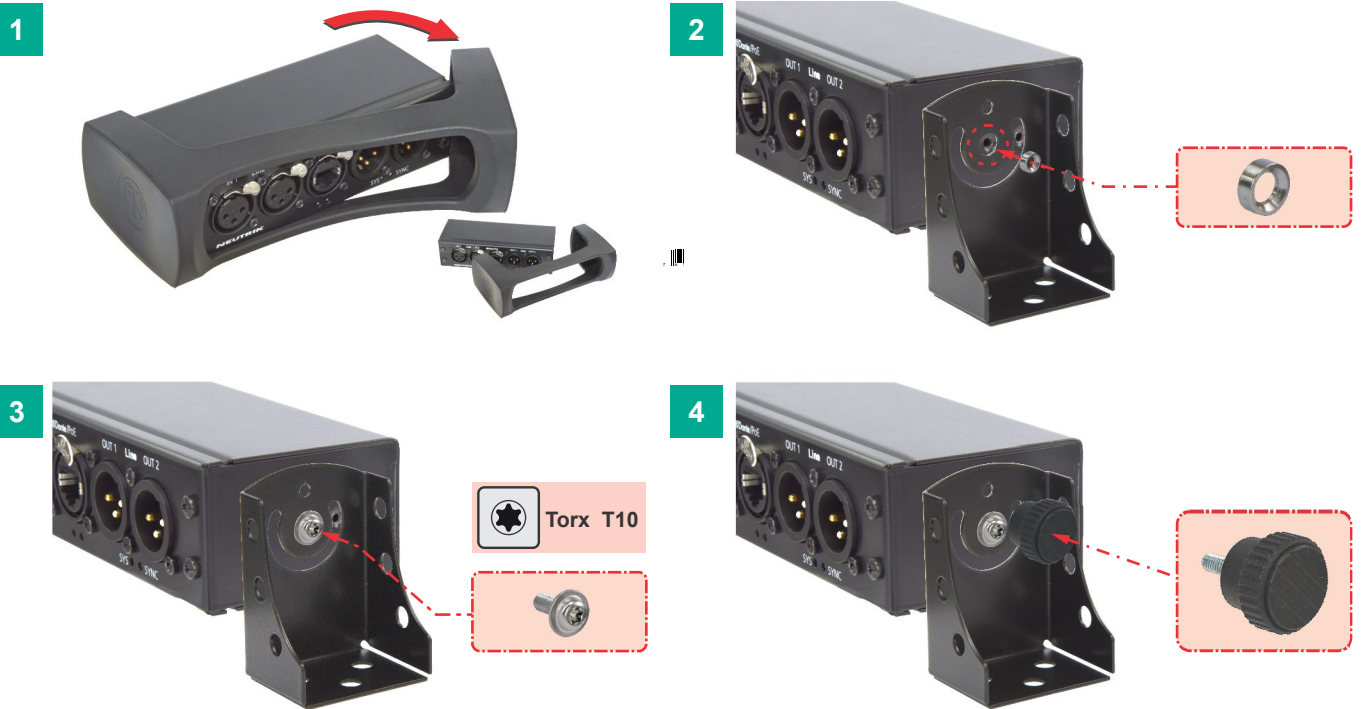

ASSEMBLY INSTRUCTION

NA-MB-KIT | Mounting brackets

A SCOPE OF DELIVERY

B ASSEMBLY OF THE MOUNTING BRACKETS

⚠ Use only original Neutrik screws to prevent damage to the unit.

Neutrik AG	LI	T: +423 / 237 24 24	F: +423/232 53 93	Neutrik France	FR	T: +33 1/4131 6750	F: +33 1/4131 0511
Neutrik USA Inc.	USA	T: +1 704 / 972 3050	F: +1 704/438 9202	Neutrik Tokyo Ltd.	JP	T: +81 3/3663 4733	F: +81 3/3663 4796
Neutrik (UK) Ltd.	UK	T: +44 1983 / 811 441	F: +44 1983/811 439	Neutrik Hong Kong Ltd.	HK	T: +852/2687 6055	F: +852/2687 6052
Neutrik Vertriebs GmbH	DE/NL/AT/DK	T: +49 8131 / 280 890	F: +49 8131/280 830	Neutrik India Pvt. Ltd.	IND	T: +91/982 05 43 424	F: +91/22 26163 540