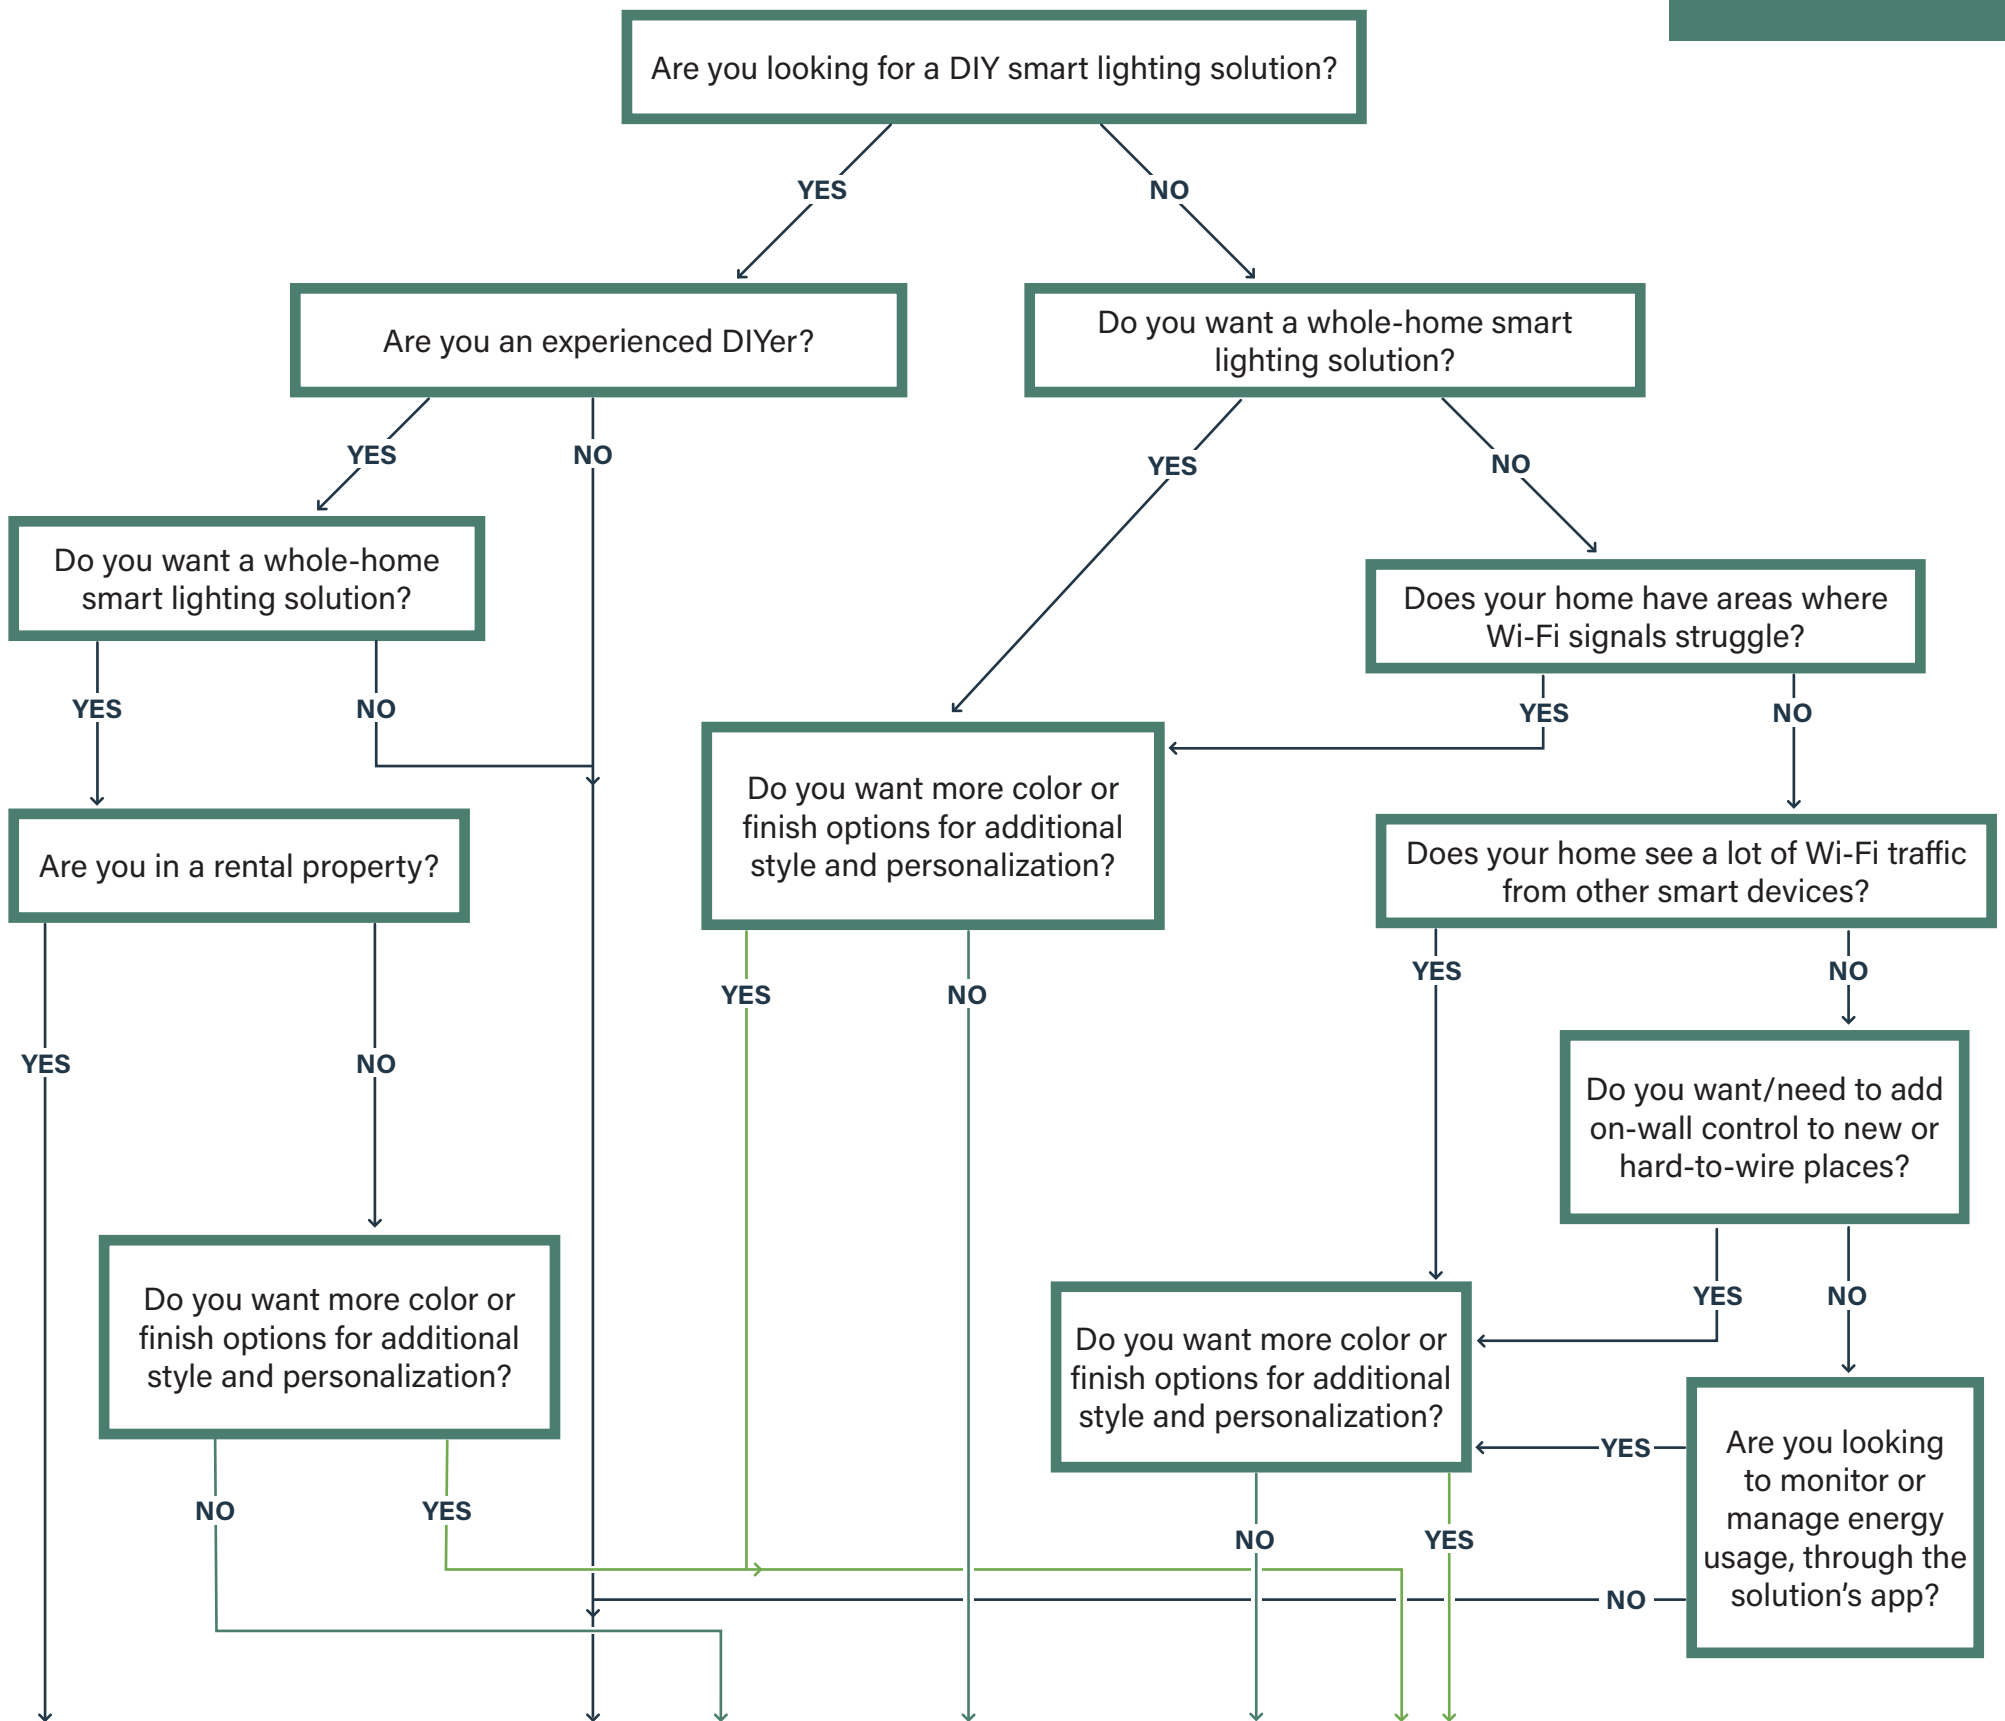

YOUR SMART LIGHTING SELECTION GUIDE:

So, you want to add Smart Lighting to your home? That's a **genius** idea. But there's more than one way to gain the comfort, safety & convenience of controlling lights & power from anywhere. Legrand is here to help you select & personalize the perfect smart solution for your home's unique needs.

Use the infographic below to get started:

radiant® WITH Wi-Fi

radiant® WITH Netatmo

adorne® WITH Netatmo