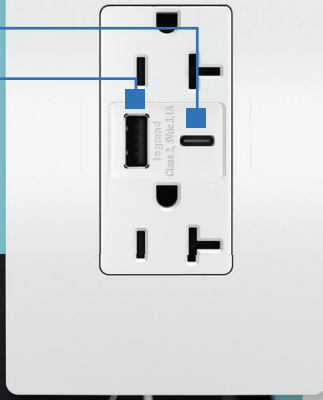

2 FLIP IT WITHOUT HICCUPS

The new Type-C connector is reversible. This means you can plug it in either way, which is a big help when it's been a long night, and you just want to recharge your phone. With many ports located in hard-to-see spaces, you shouldn't have to fumble around just to power up.

USB TYPE-C PORT

USB TYPE-A PORT

Standard Hybrid Receptacle

Desktop Power Center Slim

radiant® Furniture Power Center

Round Furniture Power Center

3 TRIM DOWN DEVICES, CORDS AND ADAPTERS

The traditional Type-A port is bulkier, which created a market for many “micro” versions. The new Type-C port is small, about 1/3 the size of the old version. Because of this significant size difference, devices, cords and adapters can all be designed with a slimmer profile.

4 TOSS OUT OLD CABLES

Type-C connectors can transmit power, data and AV content – all through one cord. This means you can eliminate extraneous cables, simplifying workstations and meeting rooms. And since it’s universal, you might only need one cord to charge your phone, tablet and laptop.

A LOOK AT YOUR OPTIONS:

- Pass & Seymour® Type-A, Type-C and Hybrid Receptacles in Standard or Ultra-Fast Charging
- Furniture Power Options like Desktop Power Center Slim, radiant® Furniture Power Center and Round Furniture Power Center