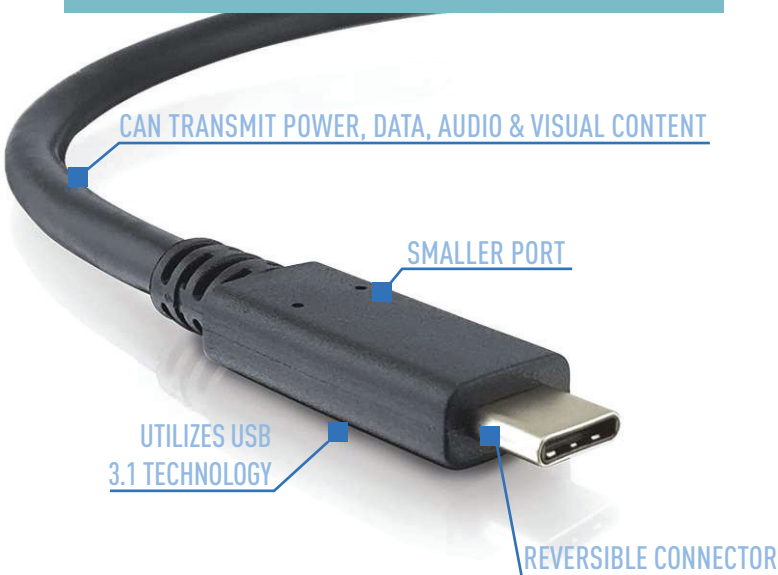

Ultra-Fast 6A USB Charging Receptacle

USB Type-C is a new, smaller connection port that is easy-to-use, reversible and becoming quite popular. Major device manufacturers like Apple, Samsung and Google are already adopting USB Type-C. In addition, the USBIF sets the standard that all USB devices follow. Type-C has become the new standard, so expect many more devices to roll out with this connector.

HERE ARE 5 REASONS WHY YOU SHOULD CARE ABOUT USB TYPE-C AND CONSIDER IT WHEN CHOOSING BETWEEN CONNECTION PORTS.

1 CHARGE AT SUPER SPEED

With receptacles available up to 6A (3A per Type-C port), experience ultra-fast charging speeds with USB Type-C connection ports. Now you can charge multiple large devices, even tablets and laptops, at the same time (and faster than any other port out there).

2 FLIP IT WITHOUT HICCUPS

The new Type-C connector is reversible. This means you can plug it in either way, which is a big help when it's been a long night, and you just want to recharge your phone. With many ports located in hard-to-see spaces, you shouldn't have to fumble around just to power up.

USB TYPE-C PORT

USB TYPE-A PORT

Standard Hybrid Receptacle

Desktop Power Center Slim

radiant® Furniture Power Center

Round Furniture Power Center

3 TRIM DOWN DEVICES, CORDS AND ADAPTERS

The traditional Type-A port is bulkier, which created a market for many “micro” versions. The new Type-C port is small, about 1/3 the size of the old version. Because of this significant size difference, devices, cords and adapters can all be designed with a slimmer profile.