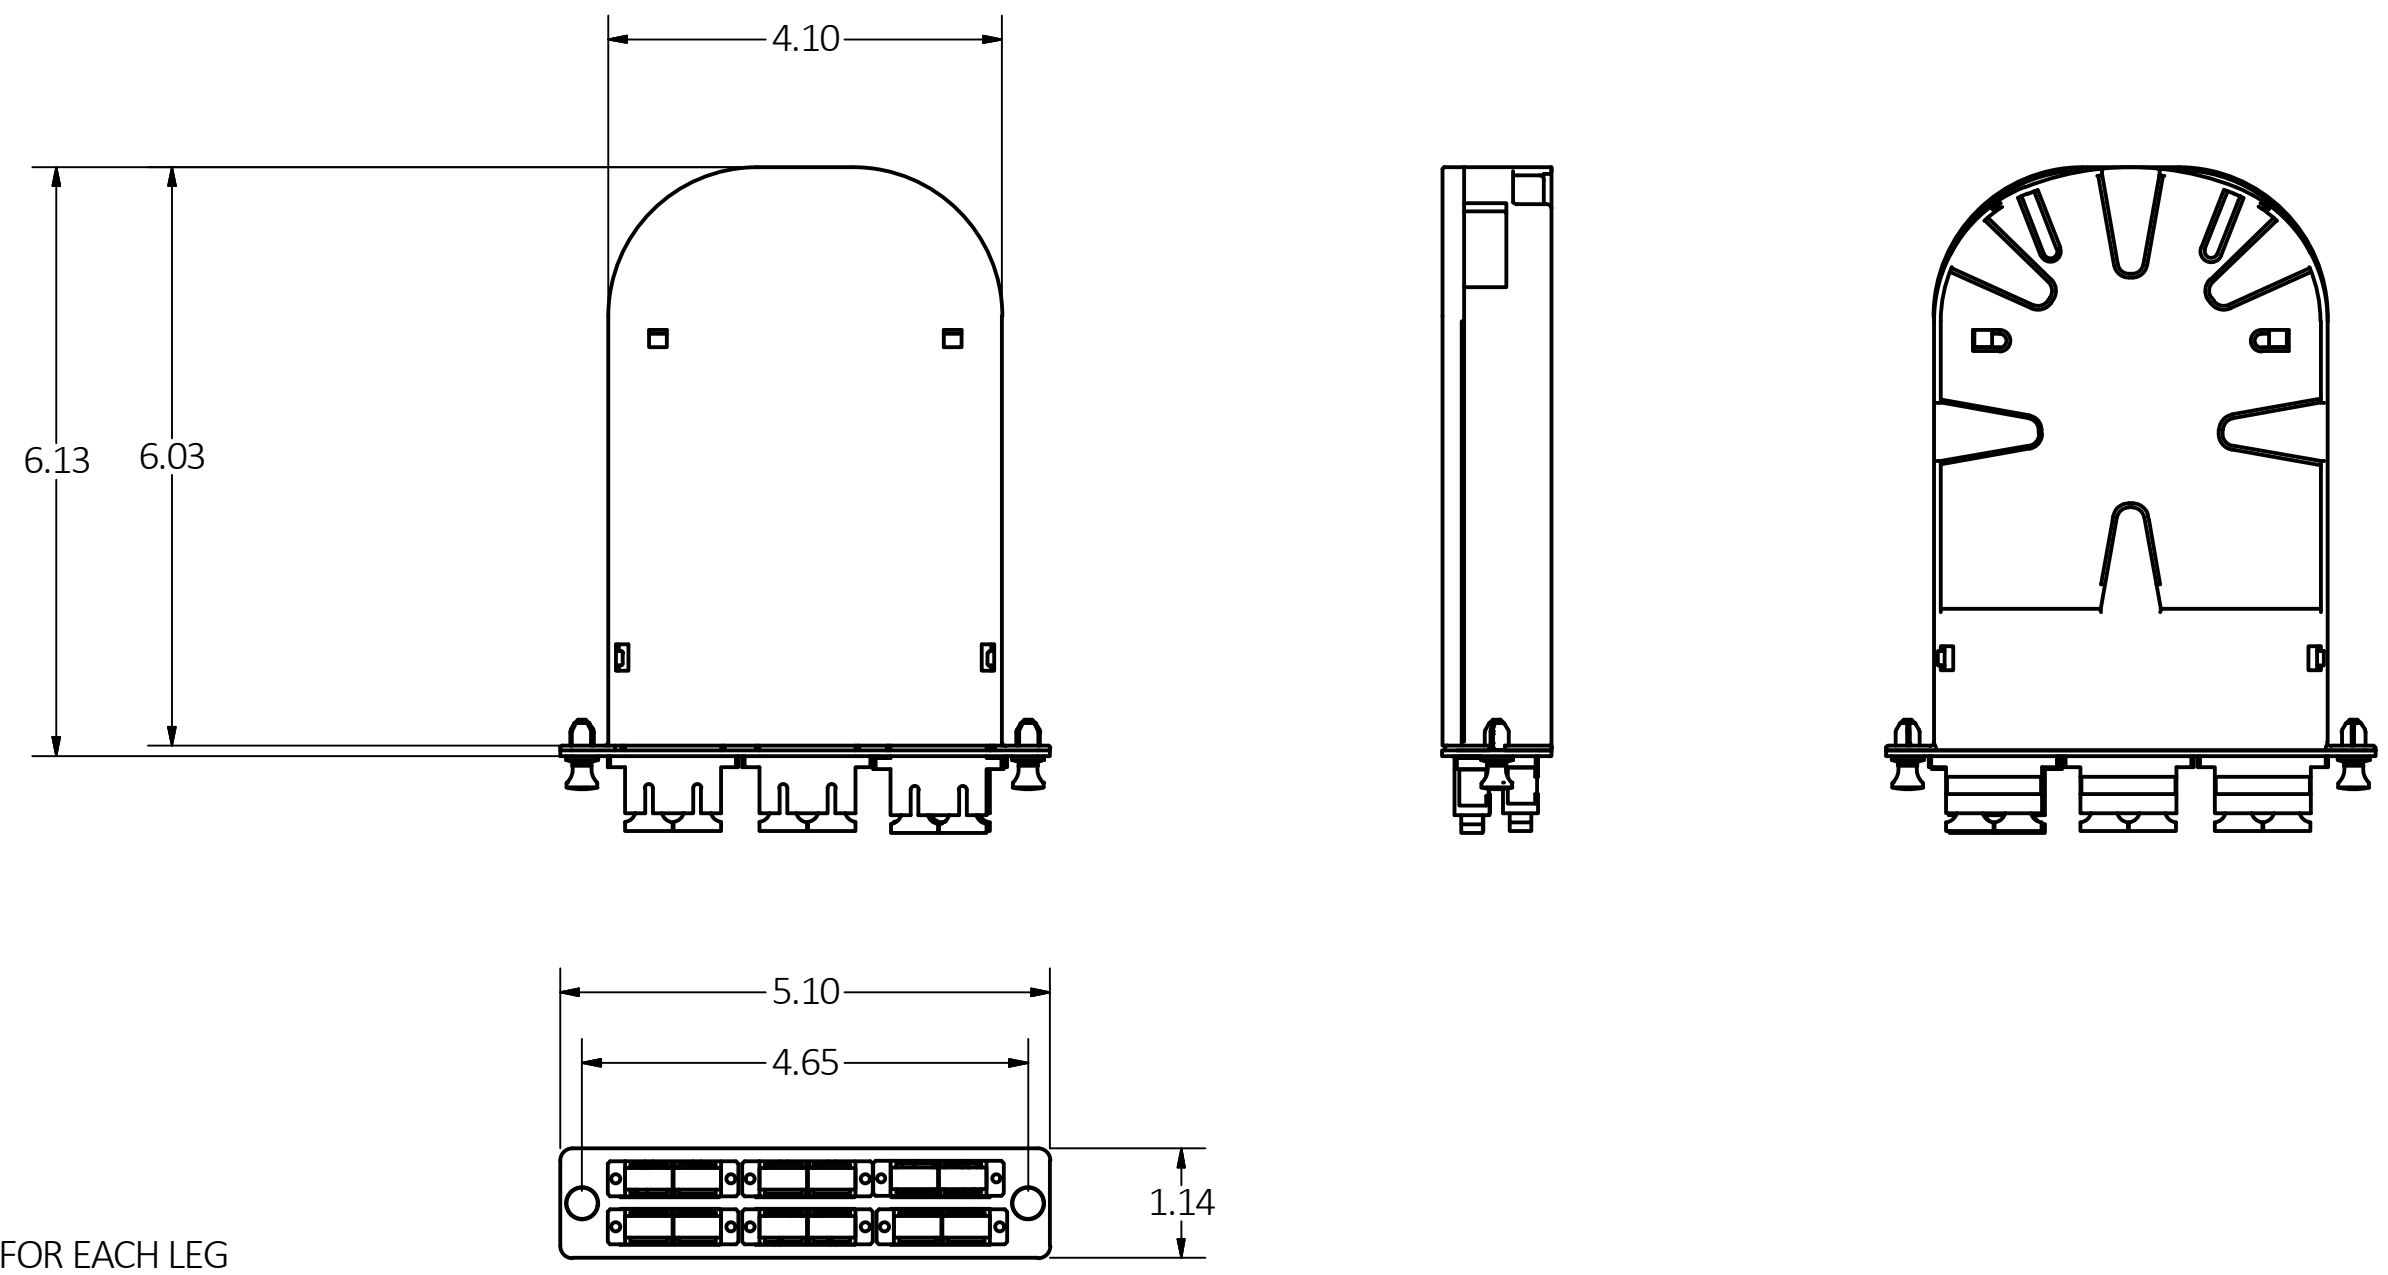

CATALOG NO.	DESCRIPTION	ADAPTER STYLE	ADAPTER COLOR	PIGTAIL FIBER TYPE
OCSPLCD6M4	FIBR,SPL CASS,SF,LCD,OM4/OM3,6P,AQ	LC DUPLEX	AQUA	50/125 OM4
OCSPLCD6S2	FIBR,SPL CASS,SF,LCD,SM G657A1,6P,BL	LC DUPLEX	BLUE	9/125 OS2 G657A1
OCSPLCD12M4	FIBR,SPL CASS,SF,LCD,OM4/OM3,12P,AQ	LC DUPLEX	AQUA	50/125 OM4
OCSPLCD12S2	FIBR,SPL CASS,SF,LCD,SM G657A1,12P,BL	LC DUPLEX	BLUE	9/125 OS2 G657A1
OCSPLCQ24M4	FIBR,SPL CASS,SF,LCD,OM4/OM3,24P,AQ	LC QUAD	AQUA	50/125 OM4
OCSPLCQ24S2	FIBR,SPL CASS,SF,LCD,SM G657A1,24P,BL	LC QUAD	BLUE	9/125 OS2 G657A1
OCSPSCD6M4	FIBR,SPL CASS,SF,SCD,OM4/OM3,6P,AQ	SC DUPLEX	AQUA	50/125 OM4
OCSPSCD6S2	FIBR,SPL CASS,SF,SCD,SM G657A1,6P,BL	SC DUPLEX	BLUE	9/125 OS2 G657A1
OCSPCA6S2	FIBR,SPL CASS,SF,SC-SX,SM G657A1,6P,GN	SC/APC	GREEN	9/125 OS2 G657A1
OCSPSCD12M4	FIBR,SPL CASS,SF,SCD,OM4/OM3,12P,AQ	SC DUPLEX	AQUA	50/125 OM4
OCSPSCD12S2	FIBR,SPL CASS,SF,SCD,SM G657A1,12P,BL	SC DUPLEX	BLUE	9/125 OS2 G657A1

NOTES:

- PIGTALE LENGTH = 1m FOR EACH LEG
- ACCESSORY PACK INCLUDES:
 - SELF-ADHESIVE FOAM STRIP
 - REPLACEMENT PUSH PINS
 - 4" LONG CABLE TIES
 - APPROPROATE NUMBER OF 40mm SPLICE SLEEVES
 - TEST RESULTS
- SPECIFICATIONS SUBJECT OT CHANGE WITHOUT NOTICE.

Created on INVENTOR	DIMENSIONING AND TOLERANCE PER ANSI Y14.5M-1982 UNLESS OTHERWISE SPECIFIED, DIMENSIONS ARE IN INCHES (MM). TOLERANCES.XX = ±.01 (.25).XXX = ±.005 (.127).XXXX = ±.0025 (.0635) ANGLE TOL ±1°		PROJECT REFERENCE: NPD 3011		 Hubbell Premise Wiring HUBBELL INCORPORATED (Delaware) 23 CLARA DRIVE, SUITE 103 MYSTIC, CT 06355		
	IN ACCEPTING OUR DRAWINGS, BLUEPRINTS, OR SUPPORTING DOCUMENTATION FOR QUOTATION OR OTHER PURPOSES, YOU AGREE NOT TO DISCLOSE TO OTHERS THE IDEAS, INFORMATION, OR DESIGNS SHOWN HEREIN, AND THAT YOU WILL MAKE NO USE OF SAME WITHOUT PERMISSION		DRAWN BY: MABBY 08/16/19			TITLE: ASSY, FUSION SPLICE CASSETTE	
			CHECKED BY:		SIZE: C	DRAWING NO.: HWS14900C	REV.: 2
			APPROVED BY:		SCALE: N/A	SHEET 1 OF 1	