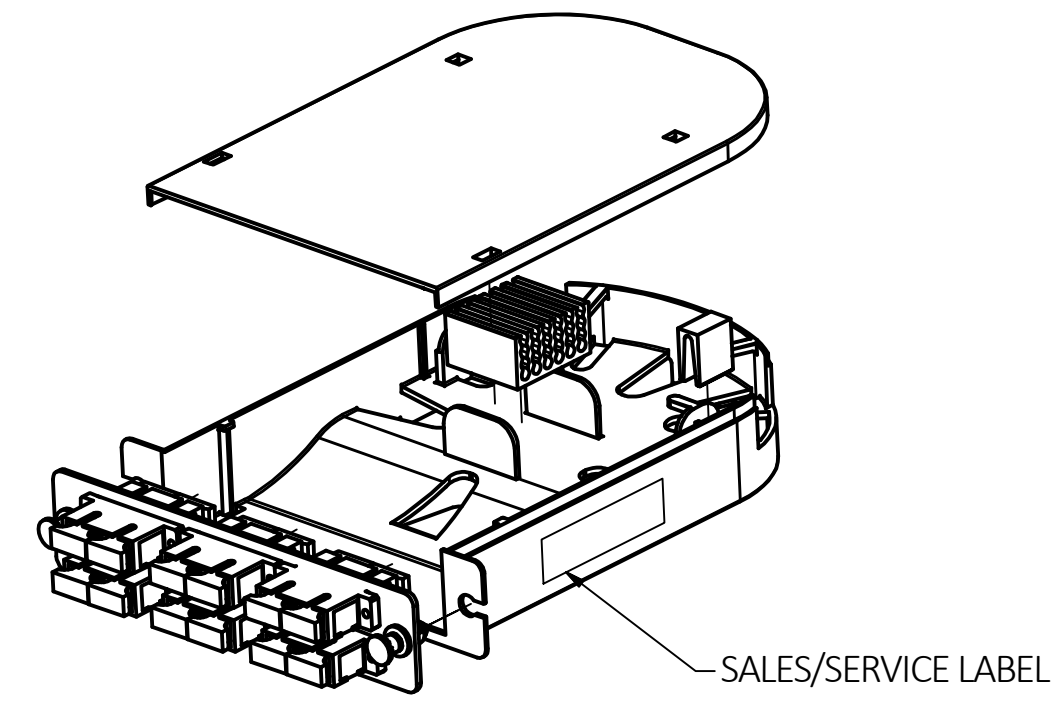

CATALOG NO.	DESCRIPTION	ADAPTER STYLE	ADAPTER COLOR	PIGTAIL FIBER TYPE
OCSPLCD6M4	FIBR,SPL CASS,SF,LCD,OM4/OM3,6P,AQ	LC DUPLEX	AQUA	50/125 OM4
OCSPLCD6S2	FIBR,SPL CASS,SF,LCD,SM G657A1,6P,BL	LC DUPLEX	BLUE	9/125 OS2 G657A1
OCSPLCD12M4	FIBR,SPL CASS,SF,LCD,OM4/OM3,12P,AQ	LC DUPLEX	AQUA	50/125 OM4
OCSPLCD12S2	FIBR,SPL CASS,SF,LCD,SM G657A1,12P,BL	LC DUPLEX	BLUE	9/125 OS2 G657A1
OCSPLCQ24M4	FIBR,SPL CASS,SF,LCD,OM4/OM3,24P,AQ	LC QUAD	AQUA	50/125 OM4
OCSPLCQ24S2	FIBR,SPL CASS,SF,LCD,SM G657A1,24P,BL	LC QUAD	BLUE	9/125 OS2 G657A1
OCSPSCD6M4	FIBR,SPL CASS,SF,SCD,OM4/OM3,6P,AQ	SC DUPLEX	AQUA	50/125 OM4
OCSPSCD6S2	FIBR,SPL CASS,SF,SCD,SM G657A1,6P,BL	SC DUPLEX	BLUE	9/125 OS2 G657A1
OCSPCA6S2	FIBR,SPL CASS,SF,SC-SX,SM G657A1,6P,GN	SC/APC	GREEN	9/125 OS2 G657A1
OCSPSCD12M4	FIBR,SPL CASS,SF,SCD,OM4/OM3,12P,AQ	SC DUPLEX	AQUA	50/125 OM4
OCSPSCD12S2	FIBR,SPL CASS,SF,SCD,SM G657A1,12P,BL	SC DUPLEX	BLUE	9/125 OS2 G657A1

NOTES:

- PIGTALE LENGTH = 1m FOR EACH LEG
- ACCESSORY PACK INCLUDES:
 - SELF-ADHESIVE FOAM STRIP
 - REPLACEMENT PUSH PINS
 - 4" LONG CABLE TIES
 - APPROPROATE NUMBER OF 40mm SPLICE SLEEVES
 - TEST RESULTS
- SPECIFICATIONS SUBJECT OT CHANGE WITHOUT NOTICE.

Created on INVENTOR	DIMENSIONING AND TOLERANCE PER ANSI Y14.5M-1982 UNLESS OTHERWISE SPECIFIED, DIMENSIONS ARE IN INCHES (MM). TOLERANCES.XX = ±.01 (.25).XXX = ±.005 (.127).XXXX = ±.0025 (.0635) ANGLE TOL ±1°		PROJECT REFERENCE: NPD 3011		 Hubbell Premise Wiring HUBBELL INCORPORATED (Delaware) 23 CLARA DRIVE, SUITE 103 MYSTIC, CT 06355		
	IN ACCEPTING OUR DRAWINGS, BLUEPRINTS, OR SUPPORTING DOCUMENTATION FOR QUOTATION OR OTHER PURPOSES, YOU AGREE NOT TO DISCLOSE TO OTHERS THE IDEAS, INFORMATION, OR DESIGNS SHOWN HEREIN, AND THAT YOU WILL MAKE NO USE OF SAME WITHOUT PERMISSION		DRAWN BY: MABBY 08/16/19			TITLE: ASSY, FUSION SPLICE CASSETTE	
			CHECKED BY:		SIZE: C	DRAWING NO.: HWS14900C	REV.: 2
			APPROVED BY:		SCALE: N/A	SHEET 1 OF 1	