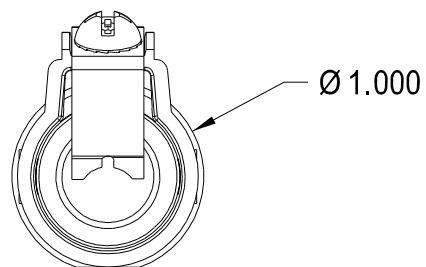

#10-32 MACHINE
SCREW

3810 OR
4010 CLIP

4110ST BODY

1/2" TRADE SIZE
SNAP-TITE RING