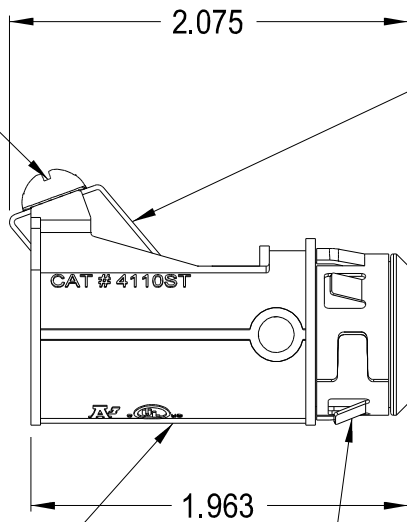

#10-32 MACHINE
SCREW

3810 OR
4010 CLIP

4110ST BODY

1/2" TRADE SIZE
SNAP-TITE RING