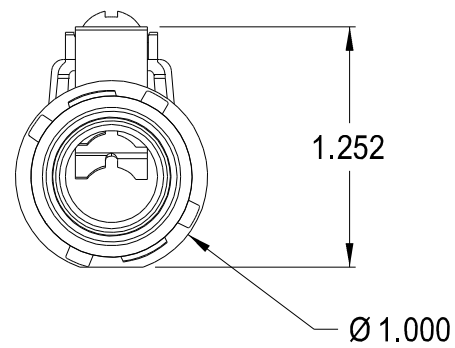

#10-32 MACHINE
SCREW

3810 OR
4010 CLIP

4110ST BODY

1/2" TRADE SIZE
SNAP-TITE RING