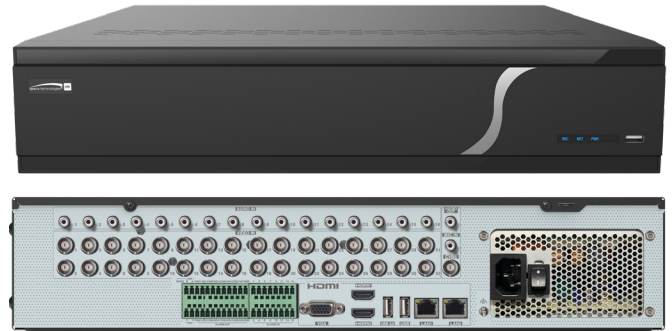

# 40 Channel Hybrid DVR with Smart Analytics and Dual LAN Ports

## H40HR

24 HD-TVI Channels, 8 Configurable Hybrid Channels (HD-TVI or IP), plus 8 IP Channels

### Product Summary

The H40HR has a suite of benefits including the ability to leverage Line Crossing and Area Intrusion analytics for all channels including coax channels to capture the footage that matters.

### Features

- 32 BNC connections with 8 configurable hybrid channels (TVI or IP), plus an additional 8 IP channels
- Records up to 8MP @8fps on analog channels and 8MP @30fps on IP channels
- 2 RJ-45 network ports to isolate camera traffic from the main network
- H.265 compression - Store up to 2x more than H.264!
- Up to 160TB of storage
- 2:4K HDMI out and VGA monitor output
- Smart Search (Museum Search) - Specify a region on the camera view and search on changes in that area\*
- 2-way audio communication
- Free US-based DDNS and P2P services
- Supports line crossing, area intrusion, abandoned/missing object, and tampering analytics\*