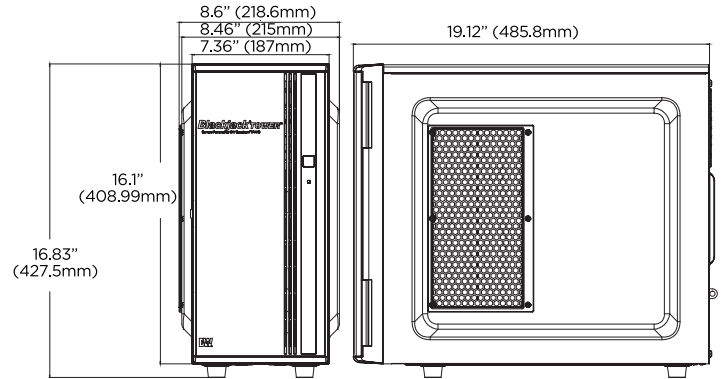

## Dimensions

Unit: Inch (mm)

## Specifications

Included IP licenses	4
Form factor	Full-size tower
Operating system	Windows 10 IoT Enterprise LTSC
	Ubuntu Desktop 20.04.5 LTS
CPU	Intel <sup>®</sup> Core <sup>™</sup> i7 processor
Memory	16GB
Ethernet port	2x 1G Ethernet
System	Maximum video storage 600Mbps
Storage	Maximum storage drives 7 x 3.5 SATA HDD, hot-swappable
	Maximum storage Maximum 112TB
	RAID options ---
	USB interface Yes
Video	Outputs 1x true HD, 1x DVI, 1x DisplayPort, for system configuration. Maximum 1 display output at a time.
Video card	On-board Intel Graphics
Pre-loaded VMS software	DW Spectrum <sup>®</sup> IPVMS
Remote clients	Cross-platform - Windows <sup>®</sup> , Linux Ubuntu <sup>®</sup> and Mac <sup>®</sup>
Mobile apps	iOS <sup>®</sup> and Android <sup>®</sup>
Keyboard and mouse	Included
Power supply	500W**
Operating temperature and humidity	41°F-104°F (5°C-40°C)
Operating humidity	20-90% RH
Dimension (WxDxH)	8.6" x 19.12" x 16.83" (218.6 x 485.8 x 427.5 mm)
Other certification	UL, FCC and CE
Warranty	5 year limited