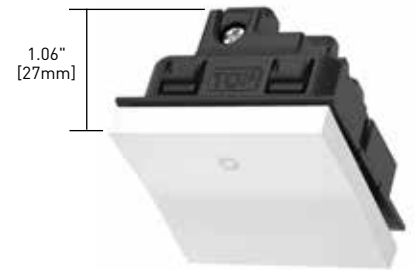

TECHNICAL SPECIFICATIONS

3rd Party Compliance

cULus Listed, File Number E140597, Standard UL20, General Use Snap Switches

Performance

ELECTRICAL

Dielectric Voltage	Withstands 1500V minimum
Maximum Working Voltage	120VAC
Overload	Minimum 4.8 times rated current for 100 cycles
Current Rated	15A interrupting at full-rated current
Temperature Rise	30°C Maximum at full-rated current
Endurance	30,000 total cycles; 10,000 cycles resistive load, 10,000 cycles inductive load and 10,000 cycles Tungsten filament load

MECHANICAL

Back Wire	With internal pressure plates, #8-32 screw
Terminal Accommodations	#14AWG-#12AWG

ENVIRONMENTAL

Flammability	UL94 V2
Operating Temperature	Maximum continuous +60°C, minimum -40°C without impact

Materials

Paddle	Polycarbonate	Terminal	Brass
Back Body	Polycarbonate	Termination	Steel Plated Screws
Contacts	Silver		

Warranty

Limited Lifetime Warranty

COMPLEMENTARY PRODUCTS

adorne® also offers Paddle Style Dimmers and Fan Control Devices to pair with our Paddle Style Switches for an overall, aesthetically pleasing and multi-functional installation.

adorne® Wall Plates provide the perfect complement to adorne Switches, Dimmers, Outlets, and Accessories. The collection includes a variety of finishes, from metals to leather and wood, as well as plastic plates that are available in contemporary and classic colors.

Each wall plate is packaged with a metal frame to enable easy installation when paired with a device. All plates are screwless and simply snap onto the included metal frame.

All adorne wall plates are UL and ETL-approved.