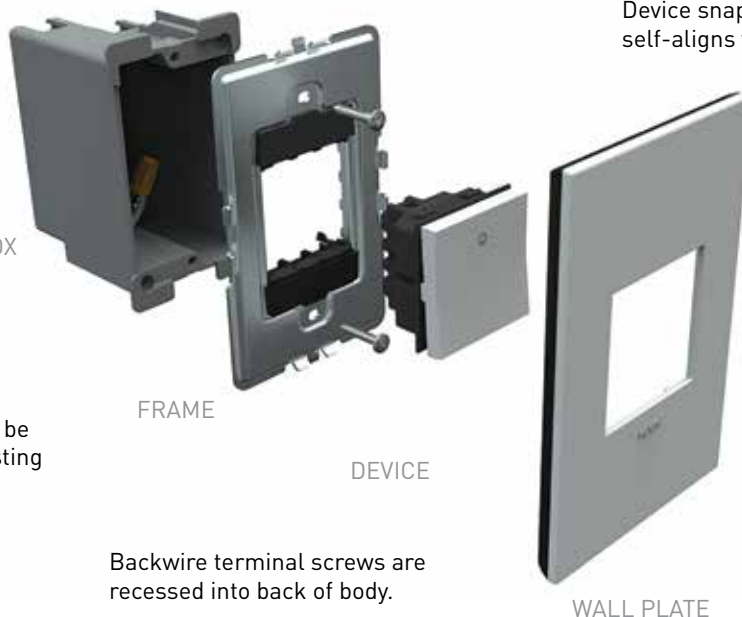

Engraved adorne devices for hospitality are now available as a stocked item. This makes it easy for our customers to place orders and for our hospitality partners to specify our solutions. Each switch is factory engraved ensuring the highest quality and consistency.

Pair a Locator Status Light with your Paddle switch to add illumination and make it easier to locate in the dark. adorne® Paddle™ Style Switches are available in white or magnesium finishes to complement the broad range of adorne device plate options that are available.

### FEATURES & BENEFITS

adorne devices fit in all existing NEMA-approved wallboxes.

Heavy gauge steel frame is grounded via factory installed 12AWG ground lead. Device and metal wall plates are self-grounded to frame.

Device snaps into the frame and self-aligns without any screws.

Wall plate snaps onto frame; no screws required.

Modular system solves device alignment problems, improving fit and finish in multi-gang installations.