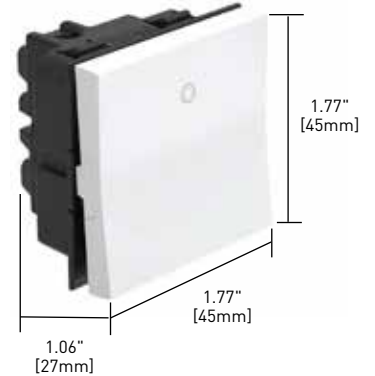

TECHNICAL SPECIFICATIONS

3rd Party Compliance

cULus Listed, File Number E140597, Standard UL20, General Use Snap Switches

Performance

ELECTRICAL

Dielectric Voltage	Withstands 1500V minimum
Maximum Working Voltage	120VAC
Overload	Minimum 4.8 times rated current for 100 cycles
Current Rated	15A interrupting at full-rated current
Temperature Rise	30°C Maximum at full-rated current
Endurance	30,000 total cycles; 10,000 cycles resistive load, 10,000 cycles inductive load and 10,000 cycles Tungsten filament load

MECHANICAL

Back Wire	With internal pressure plates, #8-32 screw
Terminal Accommodations	#14AWG-#12AWG

ENVIRONMENTAL

Flammability	UL94 V2
Operating Temperature	Maximum continuous +60°C, minimum -40°C without impact

Materials

Paddle	Polycarbonate	Terminal	Brass
Back Body	Polycarbonate	Termination	Steel Plated Screws
Contacts	Silver		

Warranty

Limited Lifetime Warranty

COMPLEMENTARY PRODUCTS

adorne® also offers Paddle Style Dimmers and Fan Control Devices to pair with our Paddle Style Switches for an overall, aesthetically pleasing and multi-functional installation.

adorne® Wall Plates provide the perfect complement to adorne Switches, Dimmers, Outlets, and Accessories. The collection includes a variety of finishes, from metals to leather and wood, as well as plastic plates that are available in contemporary and classic colors.

Each wall plate is packaged with a metal frame to enable easy installation when paired with a device. All plates are screwless and simply snap onto the included metal frame.

All adorne wall plates are UL and ETL-approved.