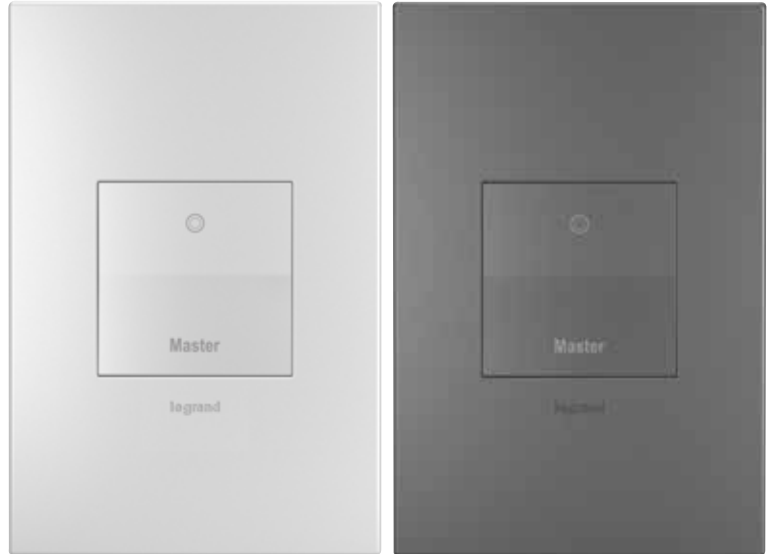

Pair a Locator Status Light with your Paddle switch to add illumination and make it easier to locate in the dark. adorne® Paddle™ Style Switches are available in white or magnesium finishes to complement the broad range of adorne device plate options that are available.