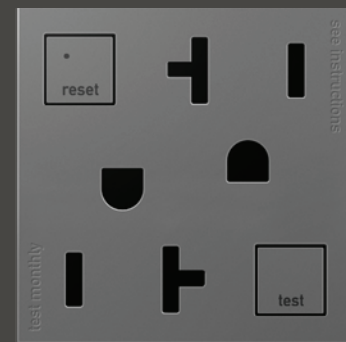

Push™ Switch: A tactile, finger-sized impression lets you turn lights on and off with a simple push-button motion.

NEW! Engraved Paddle Switch: Now engraving "master", "nightlight", and "doorbell" on Paddle Switches for easy identification. 20A series and 4-way versions are made to order.

OUTLETS & ACCESSORIES

Tamper-Resistant Outlet

GFCI Outlet

USB Outlet

Tamper-Resistant Outlet, 20A

GFCI Outlet, 20A

1-Module Paddle Switch: Provides two switches in the space of one.

Sometimes the best ideas just pop out.

A gentle push reveals the genius of the adorne Pop-Out™ Outlet — three places to plug in that elegantly hide away when not in use.

BRIGHT IDEAS AROUND.

You've never seen a nightlight that hides itself so cleverly, yet responds so elegantly to a simple touch (like our Accent Nightlight below). Or one that can be lifted from its home on the wall to double as a carry-around flashlight (like our clever Portable Nightlight/Flashlight). When it comes to brilliant solutions, adorne really shines.