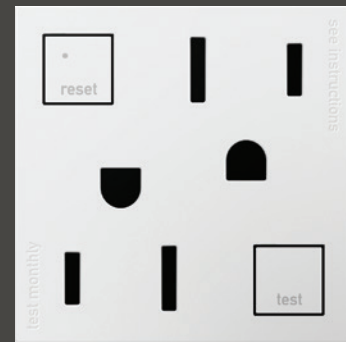

GFCI Outlet