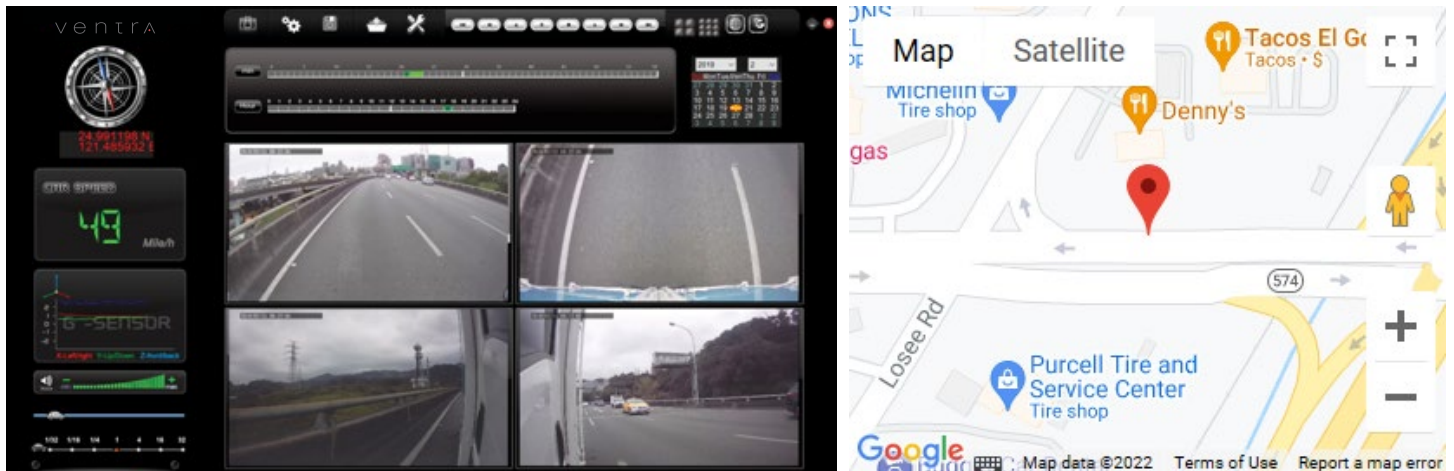

Email Notification*

GeoFence*

VentraCloud Alarm Sensor Event

VentraCloud Remote Live View

Remote Live Viewing Of Service Van

VentraCloud Remote Playback

VentraCloud Map View Mode

VentraCloud Construction Site

System Layout - Rear

Robust integration capability with external sensors and devices to suit a wide range of applications.

Desktop Software

Intuitive, easy to use desktop software for video playback, speed analysis and location provides complete insight.