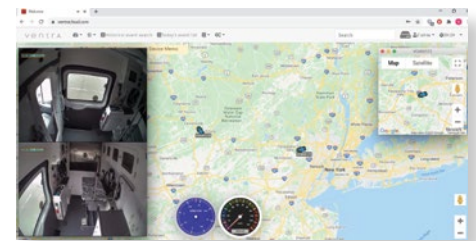

VentraCloud video provides real-time visibility to significantly enhance insight regardless of type of vehicle or industry. Whether its for logistics and delivery companies to monitor personnel / cargo access, theft, pilferage or space utilization...or for bus and transit providers to record ridership and incident documentation. Ventra systems increase security while increasing operational efficiency and revenue opportunities.

Email Notification*

GeoFence*

VentraCloud Alarm Sensor Event

VentraCloud Remote Live View

Remote Live Viewing Of Service Van

VentraCloud Remote Playback

VentraCloud Map View Mode

VentraCloud Construction Site

System Layout - Rear

Robust integration capability with external sensors and devices to suit a wide range of applications.

Desktop Software

Intuitive, easy to use desktop software for video playback, speed analysis and location provides complete insight.