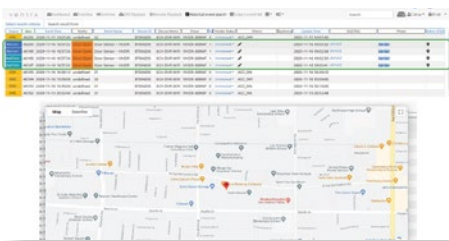

VentraCloud Video Telematics Service

VentraCloud is an optional monthly service that can be added anytime in the initial deployment, or at a later stage in time, providing greater flexibility for organizations. Ventra cloud live viewing and data recovery provides a wealth of information to effectively manage any fleet. Whether you are on the go or behind your desk you can live view any vehicle in your fleet, pull data, and manage effectively. Supports Barcode UPC scan recording and upload to VentraCloud for complete mobile solution.

Remote Live Viewing

Vehicle Location

GPS History

Auto Event Upload

OTA Update

Remote SD Card Download

Remote SD Card Playback

Event History Inquiry

Email Notification*

GeoFence*

VentraCloud Alarm Sensor Event

VentraCloud Remote Live View

Remote Live Viewing Of Service Van

VentraCloud Remote Playback

VentraCloud Map View Mode

VentraCloud Construction Site

System Layout - Rear

Robust integration capability with external sensors and devices to suit a wide range of applications.

Desktop Software

Intuitive, easy to use desktop software for video playback, speed analysis and location provides complete insight.