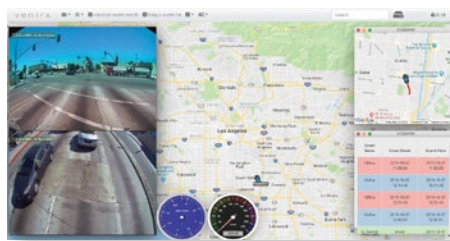

Remote Live Viewing

Vehicle Location

GPS History

Auto Event Upload

OTA Update

Remote SD Card Download

Remote SD Card Playback

Event History Inquiry

Email Notification*

GeoFence*

VentraCloud Alarm Sensor Event

VentraCloud Remote Live View

Remote Live Viewing Of Service Van

VentraCloud Remote Playback

VentraCloud Map View Mode

VentraCloud Construction Site

System Layout - Rear

Robust integration capability with external sensors and devices to suit a wide range of applications.

Desktop Software

Intuitive, easy to use desktop software for video playback, speed analysis and location provides complete insight.