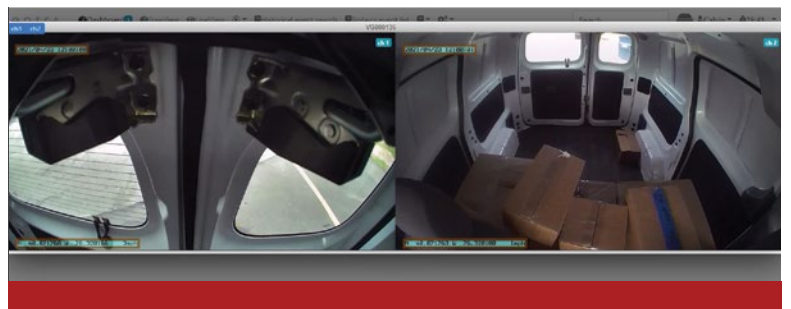

Cameras To Complete Your System

A wide range of purpose-built ruggedized HD cameras to meet the needs of any interior or exterior recording requirement.

VMDR-888 Highlights

- 8CH- 1080P (15FPS / Camera) or 720P (30FPS / Camera) AHD Video
- Continuous Auto Loop Recording on Vehicle Startup
- Optional 1 CH External Microphone to record Audio (Mic Sold Separately)
- Wide Range of Power Input 8V~36V, Suitable for any kind of Vehicle
- X10 Alarm Input, X2 Alarm Output, X1 Audio Input and X1 Audio Output
- Events – Overspeed, Impact, and External Alarm Trigger (If Utilized)
- Complete Video Record List, quick search Event Log
- Video and data stored locally on SD Card and can be viewed via included PC software
- (Removing SD Card from DVR and connect to PC) Or via laptop direct WiFi connection via browser (within 10ft)

KNOW - WHO, WHAT, WHERE & HOW

Ventra video solution provide customers with essential information by enhancing VISIBILITY and SECURITY to streamline operation and efficiency.

Cargo Van

Trailer

Box Truck

Semi

Bus / Transit

LOGISTICS

Visibility and Security Application

FLEET SAFETY

Accident and Risk Application

VIDEO TELEMATICS

Realtime Remote Viewing

Real-Time Video

VentraCloud video provides real-time visibility to significantly enhance insight regardless of type of vehicle or industry. Whether its for logistics and delivery companies to monitor personnel / cargo access, theft, pilferage or space utilization...or for bus and transit providers to record ridership and incident documentation. Ventra systems increase security while increasing operational efficiency and revenue opportunities.