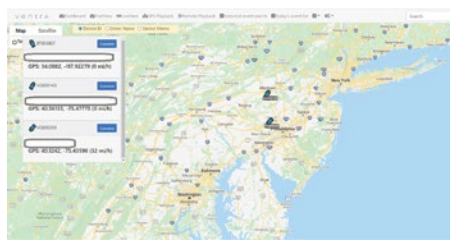

Email Notification*

GeoFence*

VentraCloud Alarm Sensor Event

VentraCloud Remote Live View

Remote Live Viewing Of Service Van

VentraCloud Remote Playback

VentraCloud Map View Mode

VentraCloud Construction Site