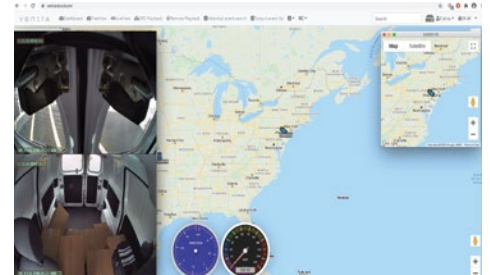

KNOW - WHO, WHAT, WHERE & HOW

Ventra video solution provide customers with essential information by enhancing VISIBILITY and SECURITY to streamline operation and efficiency.

Cargo Van

Trailer

Box Truck

Semi

Bus / Transit

LOGISTICS

Visibility and Security Application

FLEET SAFETY

Accident and Risk Application

VIDEO TELEMATICS

Realtime Remote Viewing

Real-Time Video

VentraCloud video provides real-time visibility to significantly enhance insight regardless of type of vehicle or industry. Whether its for logistics and delivery companies to monitor personnel / cargo access, theft, pilferage or space utilization...or for bus and transit providers to record ridership and incident documentation. Ventra systems increase security while increasing operational efficiency and revenue opportunities.

VentraCloud Video Telematics Service

VentraCloud is an optional monthly service that can be added anytime in the initial deployment, or at a later stage in time, providing greater flexibility for organizations. Ventra cloud live viewing and data recovery provides a wealth of information to effectively manage any fleet. Whether you are on the go or behind your desk you can live view any vehicle in your fleet, pull data, and manage effectively. Supports Barcode UPC scan recording and upload to VentraCloud for complete mobile solution.