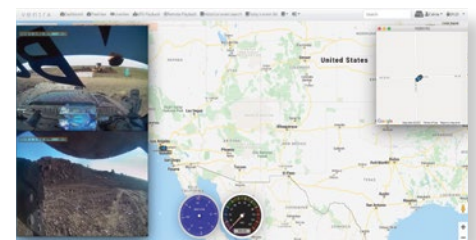

Email Notification*

GeoFence*

VentraCloud Alarm Sensor Event

VentraCloud Remote Live View

Remote Live Viewing Of Service Van

VentraCloud Remote Playback

VentraCloud Map View Mode

VentraCloud Construction Site

System Layout - Rear

Robust integration capability with external sensors and devices to suit a wide range of applications.

Desktop Software

Intuitive, easy to use desktop software for video playback, speed analysis and location provides complete insight.