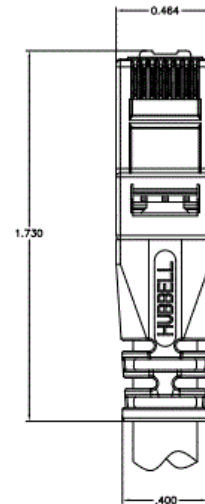

Specifications

Conductor	26AWG UTP
Jacket	Dual Layer Flame-Retardant PVC - CM Rated
Plug Body	Polycarbonate UL 94V-0
Plug Boot	Polycarbonate UL 94V-0
Contact Plating	50 micro-inch Gold with 100 micro-inch under plating

Accessories

Category 6A Component Jack	HJ6AGN
Category 6A 24-Port Patch Panel	HP6A24
Category 6A 48-Port Patch Panel	HP6A48

Online Resources

[eCatalog](#)