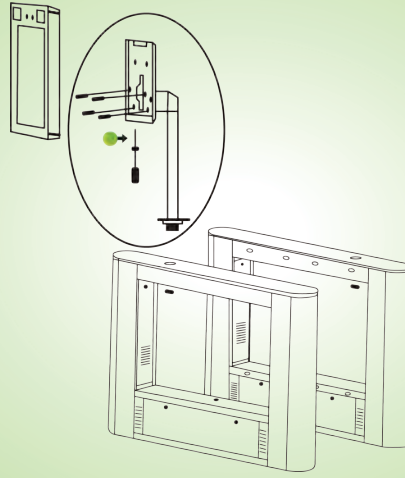

SF-Mounting-Pole2

- Compatible with all ZKTeco SpeedFace models
- Optional green & red LEDs (Part# SF-LED sold separately)
- Convenient 46" to 57" adjustable height (116 cm to 145 cm)
- Sturdy 8" X 12" (20 cm x 30 cm) rectangular base
- Articulating swivel mount provides flexible SpeedFace scanning angles
- Assembly required with included hardware
- Finish: Black

SF-Table-Mount

- Table mount compatible with SpeedFace readers
- Height: 11.3" (including pole and base height)
- Base: 11.4" x 11.4" x 12.7" (28.9 cm x 28.9 cm x 32.3 cm)
- Assembly required with included hardware
- Finish: Black base and silver pole

**Not compatible with SF-Wall-Mount*

SF-LED

- Compatible ONLY with Part# SF-Mounting-Pole2
- Includes a green LED and red LED for visual alerts
- Lens Shape: Round
- Diameter: 1.65" (4.2 cm)
- Mounting Type: Grommet
- Assembly required (snap fit)

**Actual LEDs may vary slightly from image above*

SF-Wall-Mount

SF-Turnstile-Pole

SF-5in-Pole

SF-Wall-Mount

- Compatible with all ZKTeco SpeedFace models
- Articulating swivel mount provides flexible SpeedFace scanning angles
- Sturdy 8" X 12" (20 cm x 30 cm) rectangular base
- Assembly required with included hardware
- Finish: Black